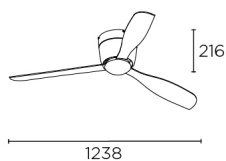

## Bora ø1238mm

Jordi Blasi

### TECHNICAL FEATURES

IP20

Power (W) : 18W

Total power consumption of light (W) : 18W

Real lumens : 694

Real lm/W : 39

Colour temperature : LED warm-white 3000K

Lens / reflector angle : HORIZONTAL 123°