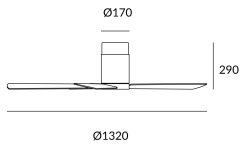

### VENTILATION FEATURES

Blade material: PLY

Blade finish: White

Maximum sound level (dB): 42

Minimum sound level (dB): 37

Airflow: 5303

\$this->mergeWithBreakLines(\$items, 'ft');

	1	2	3
	90	135	180
W	16	26	53