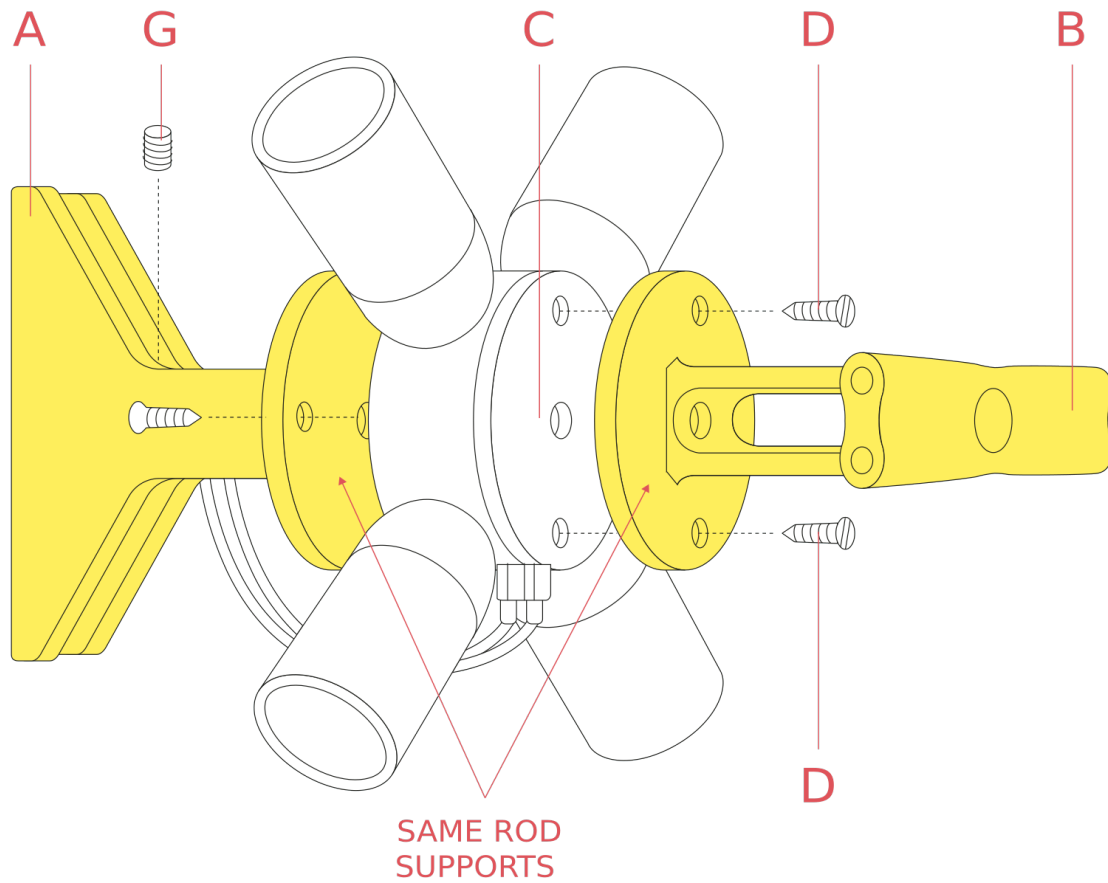

RF05737

Rod nylon support/6 Ariette 1

WARNING! When installing and whenever acting on the appliance, ensure that the power supply has been switched off.
For the installation of the spare-part, it is necessary to consult a qualified electrician.

RF05737

Rod nylon support/6 Ariette 1

Fig.1

Assemble the rod support to the lamp holder assembly utilizing their apposite screws.

WARNING! When installing and whenever acting on the appliance, ensure that the power supply has been switched off. For the installation of the spare-part, it is necessary to consult a qualified electrician.