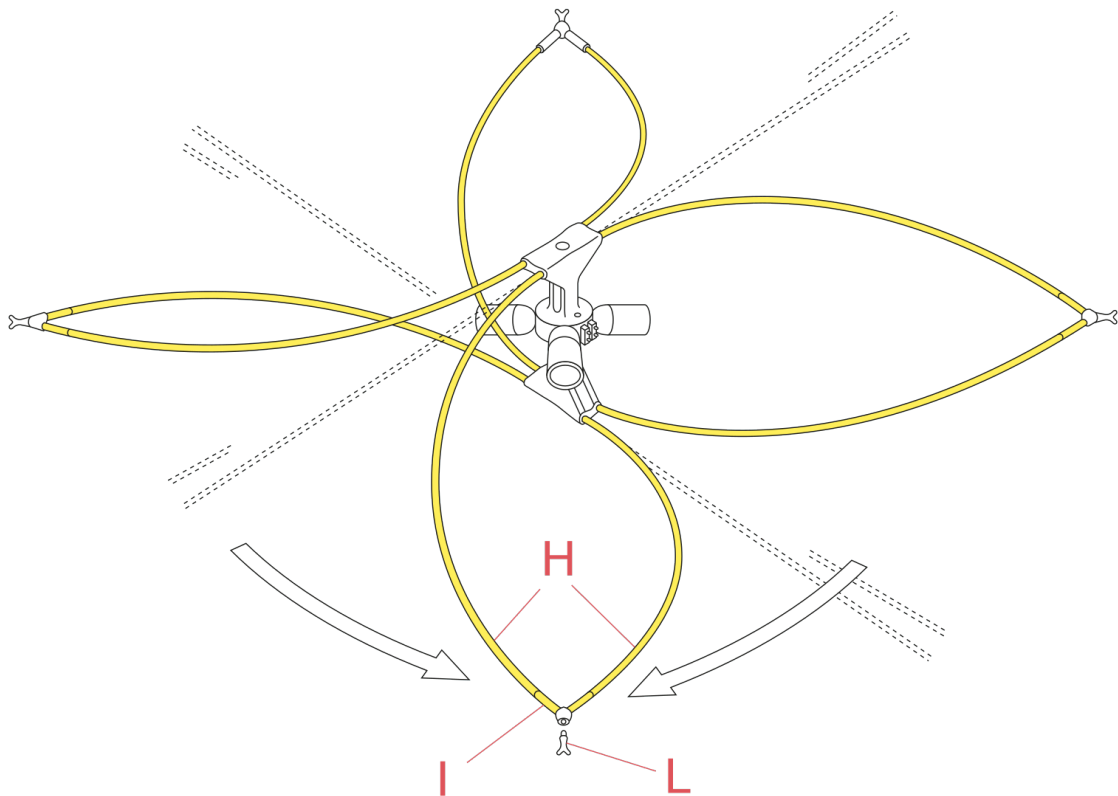

# RF06088

Fiberglass rods

WARNING! When installing and whenever acting on the appliance, ensure that the power supply has been switched off.  
For the installation of the spare-part, it is necessary to consult a qualified electrician.

**RF06088**

Fiberglass rods

Fig.1

ATTENTION!!! Please be careful when doing this operation.  
Connect to the extremities the rods (H) and fix them inserting them well inside the "V" shape connectors (I) and with their relative adjustable forks (L).