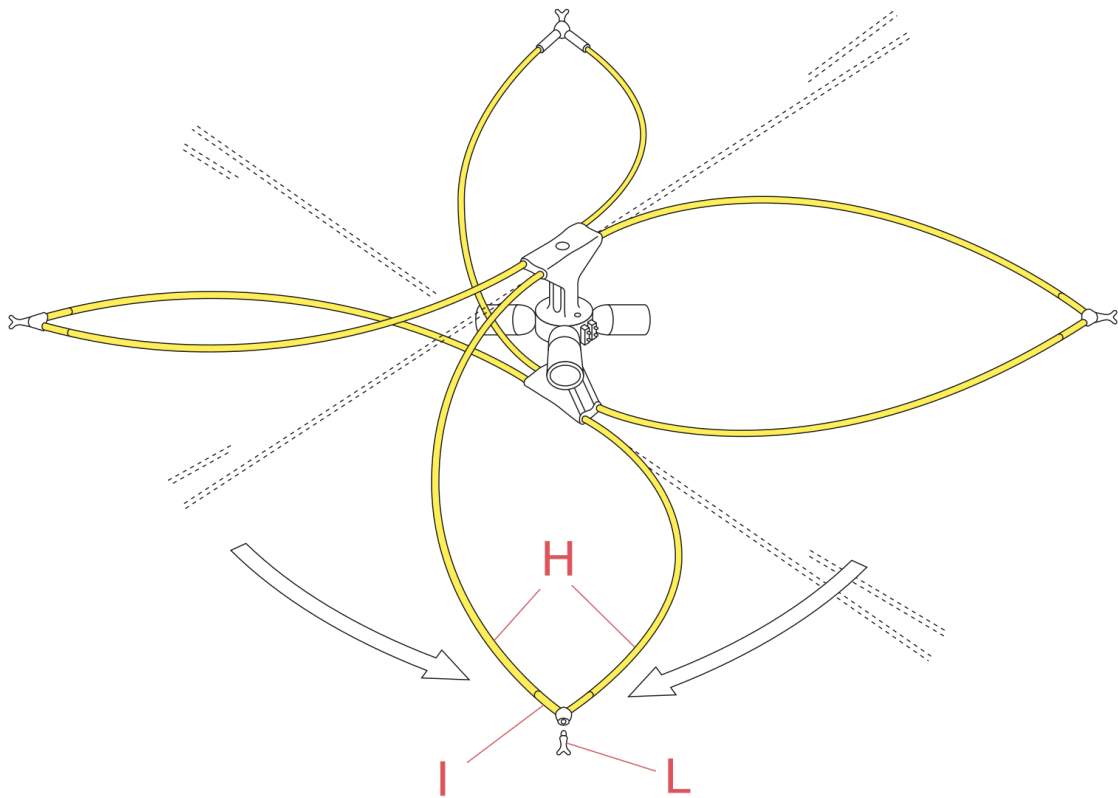

## RF05757

Ariette 2 fiberglass rod d.6 mm 6x670

WARNING! When installing and whenever acting on the appliance, ensure that the power supply has been switched off.  
For the installation of the spare-part, it is necessary to consult a qualified electrician.

**RF05757**

Ariette 2 fiberglass rod d.6 mm 6x670

Fig.1

ATTENTION!!! Please be careful when doing this operation.  
Connect to the extremities the rods (H) and fix them inserting them well inside the "V" shape connectors (I) and with their relative adjustable forks (L).