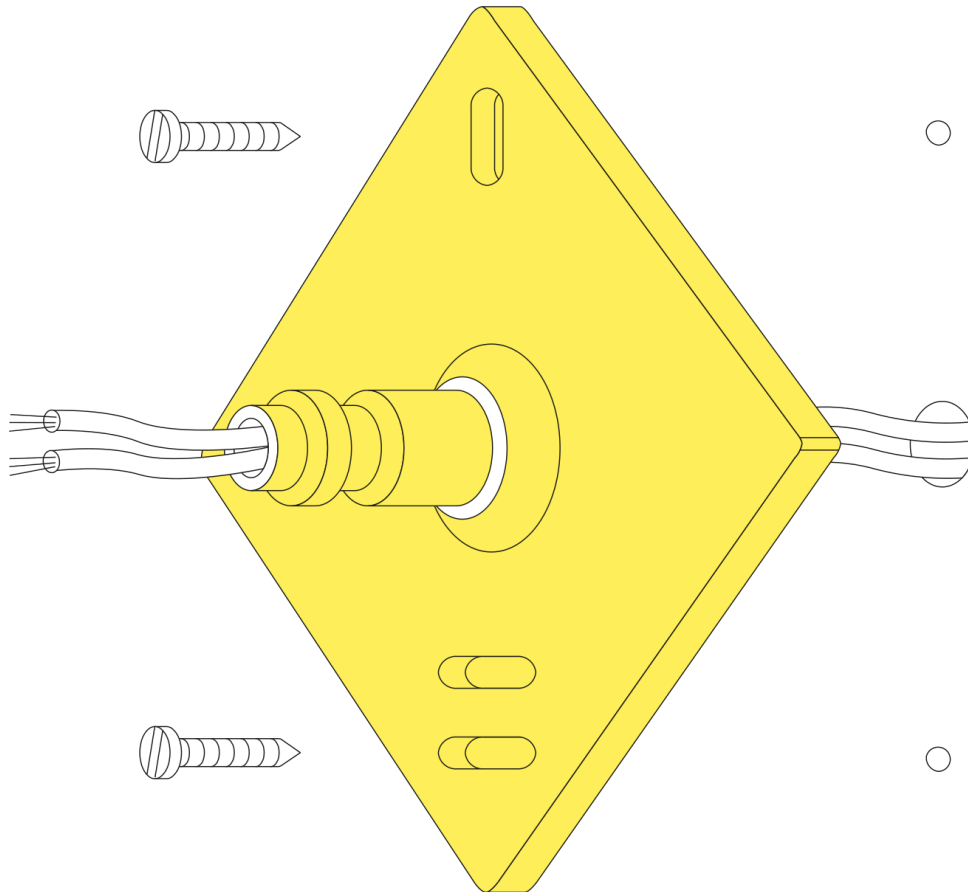

## RF05740

Nylon wall attachment

WARNING! When installing and whenever acting on the appliance, ensure that the power supply has been switched off.  
For the installation of the spare-part, it is necessary to consult a qualified electrician.

**RF05740**

Nylon wall attachment

Fig.1

Fix the wall attachment to the wall with screws and expansion plugs taking care to pass the power cables through the central hole;

NOTE: Utilize screws and plugs suitable for the type of installation of the surface where the appliance needs to be installed.