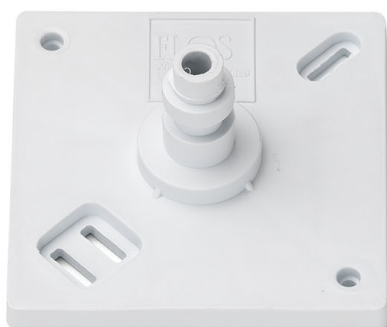

## RF05740

Nylon wall attachment

WARNING! When installing and whenever acting on the appliance, ensure that the power supply has been switched off.  
For the installation of the spare-part, it is necessary to consult a qualified electrician.

**RF05740**

Nylon wall attachment

Fig.1

Fix the wall attachment to the wall with screws and expansion plugs taking care to pass the power cables through the central hole;

NOTE: Utilize screws and plugs suitable for the type of installation of the surface where the appliance needs to be installed.