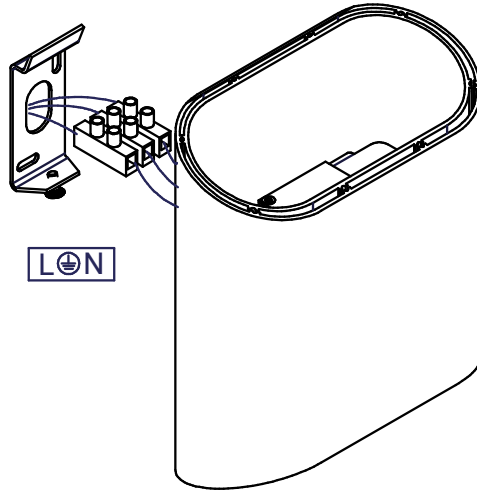

Trapz 2xLED<500lm 2700K

125901XX

Lamptype : LED array

1

2 screws: max. Ø4.5

2

3

4

The light source contained in this luminaire shall only be replaced by the manufacturer or his service agent or a similar qualified person

Art. 1008437