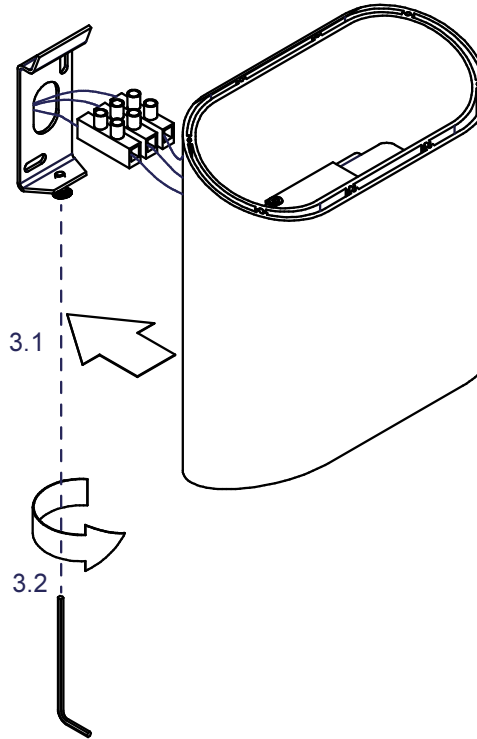

Trapz 2xLED<500lm 2700K

125901XX

Lamptype : LED array

1

2 screws: max. Ø4.5

2

3

4

The light source contained in this luminaire shall only be replaced by the manufacturer or his service agent or a similar qualified person

Art. 1008437