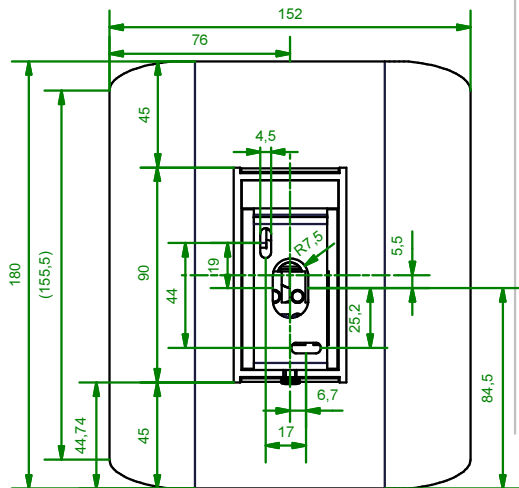

Trapz 2xLED<500lm 2700K

125901XX

Lamptype : LED array

1

2 screws: max. Ø4.5

2

3

4

The light source contained in this luminaire shall only be replaced by the manufacturer or his service agent or a similar qualified person

Art. 1008437