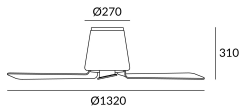

TECHNICAL FEATURES

Power (W) : 18.8W

Total power consumption of light (W) : 21.8W

Real lumens : 886

Real lm/W : 41

Colour temperature : LED warm-white 3000K

Structure material : Steel

Structure finish : White

Diffuser material : Glass

Diffuser finish : Opal

Useful life : 36.000h L70B30

Equipment included : Yes, electronic

Voltage / frequency : 100-240V/50-60Hz

Warranty : 5 Years

Max. temperature : 25°C

Energy efficiency : LED A++

LUMINOTECHNIC FEATURES

Light source: LED

CRI: 80

MacAdam steps: 3

Photobiological risk: RG0

VENTILATION FEATURES

Blade material: Acrylic

Blade finish: Transparent

Maximum sound level (dB): 46

Minimum sound level (dB): 37

Airflow: 6173