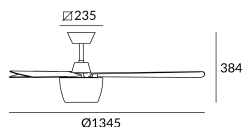

LUMINOTECHNIC FEATURES

Light source: LED

CRI: 80

MacAdam steps: 3

Photobiological risk: RG0

VENTILATION FEATURES

Blade material: Acrylic

Blade finish: Transparent

Airflow: 6207