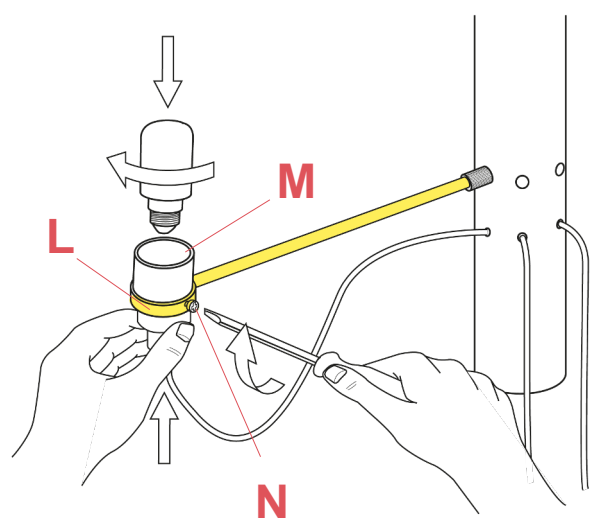

2097/30 A1401057

EN

RL7050657

CHROME LONG ARM (430mm)

WARNING! When installing and whenever acting on the appliance, ensure that the power supply has been switched off.
For the installation of the spare-part, it is necessary to consult a qualified electrician.

©2021 Flos - All rights reserved - www.flos.com

Flos reserves the right to introduce any changes to its own models, without prior notice.

2097/30 A1401057

EN

RL7050657

CHROME LONG ARM (430mm)

Fig.1

Fig.2

Screw the arms (H) to the lamp body (I), taking care not to bend on the rings (L). Insert the lamp holder (M) in the ring (L) and fasten them by locking the screw (N).

WARNING! When installing and whenever acting on the appliance, ensure that the power supply has been switched off. For the installation of the spare-part, it is necessary to consult a qualified electrician.