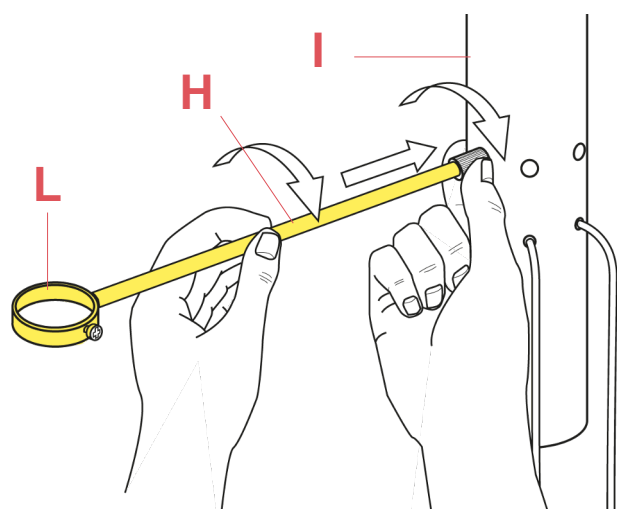

2097/30 A1401057

EN

RL7050657

CHROME LONG ARM (430mm)

WARNING! When installing and whenever acting on the appliance, ensure that the power supply has been switched off.
For the installation of the spare-part, it is necessary to consult a qualified electrician.

©2021 Flos - All rights reserved - www.flos.com

Flos reserves the right to introduce any changes to its own models, without prior notice.

2097/30 A1401057

EN

RL7050657

CHROME LONG ARM (430mm)

Fig.1

Fig.2

Screw the arms (H) to the lamp body (I), taking care not to bend on the rings (L). Insert the lamp holder (M) in the ring (L) and fasten them by locking the screw (N).

WARNING! When installing and whenever acting on the appliance, ensure that the power supply has been switched off. For the installation of the spare-part, it is necessary to consult a qualified electrician.