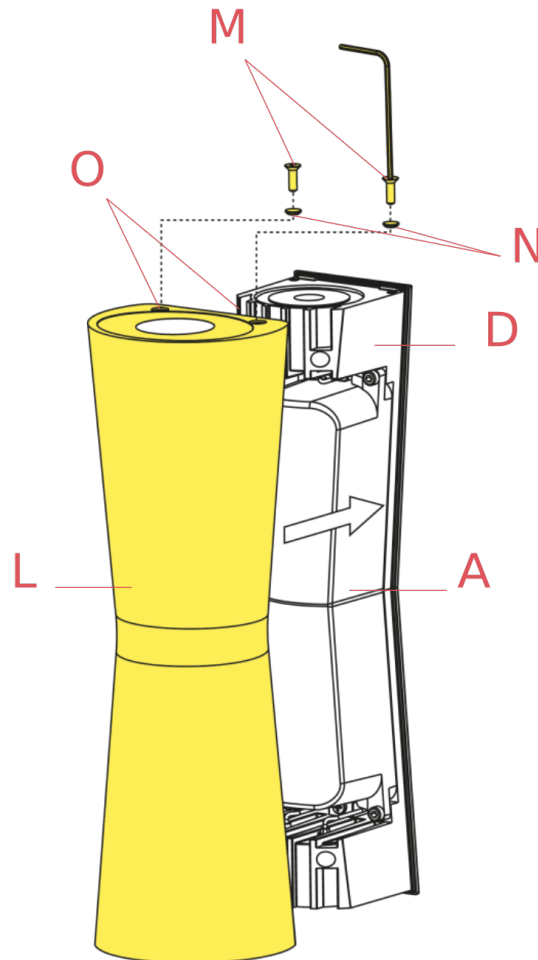

F1580009

White external clessidra lamp body

WARNING! When installing and whenever acting on the appliance, ensure that the power supply has been switched off.
For the installation of the spare-part, it is necessary to consult a qualified electrician.

F1580009

White external clessidra lamp body

Fig.1

Assemble the external body (L) onto the internal body (D) with the screws (M) included ensuring to position the washers (N) in the correct positions (O).