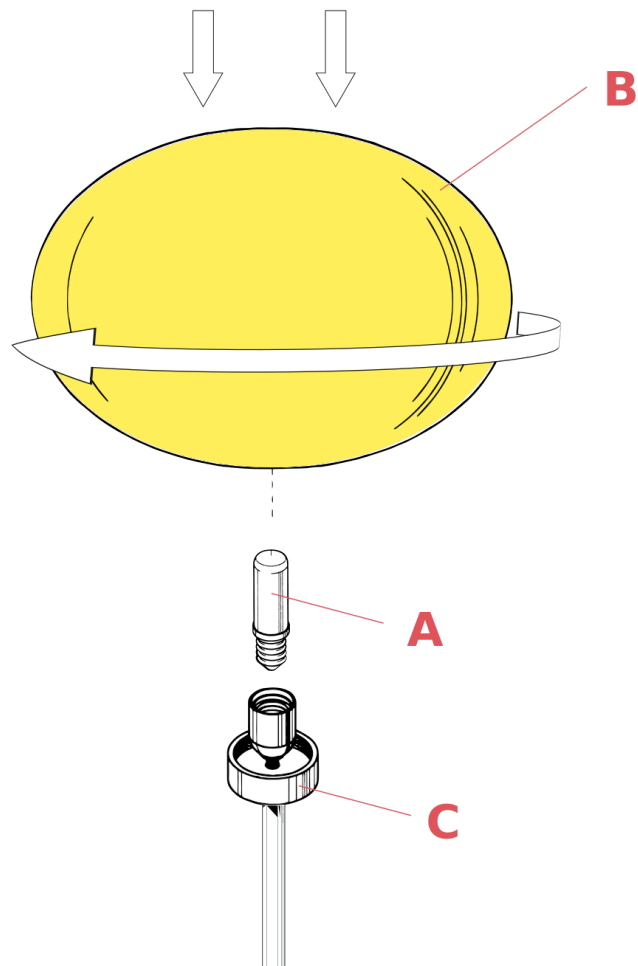

F3050031

Glo-Ball 1 opal diffuser. Black Base

WARNING! When installing and whenever acting on the appliance, ensure that the power supply has been switched off.
For the installation of the spare-part, it is necessary to consult a qualified electrician.

F3050031

Glo-Ball 1 opal diffuser. Black Base

Fig.3

Insert the bulb (A). Position the diffuser (B) on the support (C) and secure it, turning it clockwise.

WARNING! When installing and whenever acting on the appliance, ensure that the power supply has been switched off.
For the installation of the spare-part, it is necessary to consult a qualified electrician.