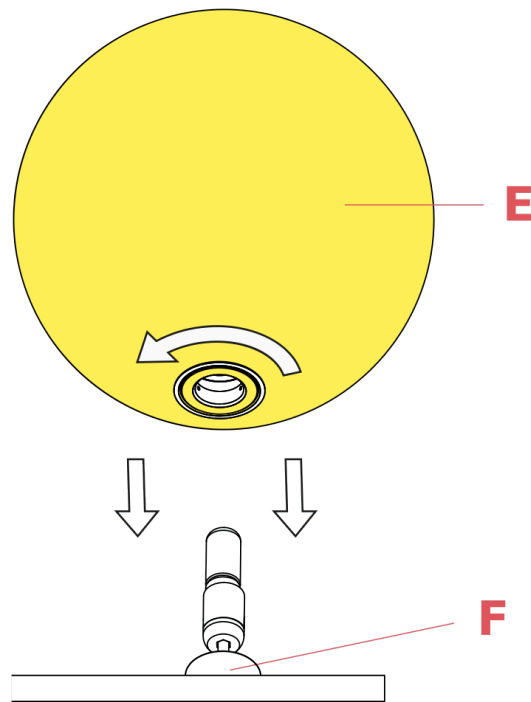

**F3137057**

IC Lights 2 diffuser for chrome version

WARNING! When installing and whenever acting on the appliance, ensure that the power supply has been switched off.  
For the installation of the spare-part, it is necessary to consult a qualified electrician.

**F3137057**

IC Lights 2 diffuser for chrome version

Fig.1

Assemble the glass diffuser (E) by fastening it delicately to the lamp body's ferrule (F).

WARNING! When installing and whenever acting on the appliance, ensure that the power supply has been switched off.  
For the installation of the spare-part, it is necessary to consult a qualified electrician.