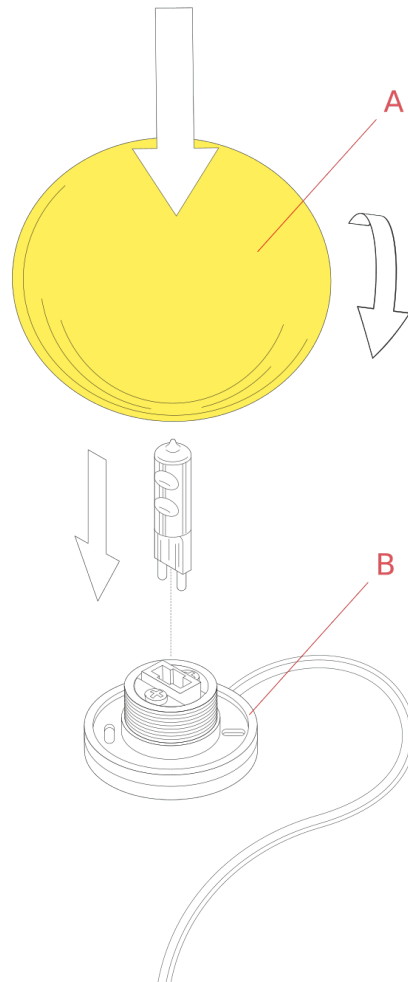

RF4190400

Mini Glo-Ball Ceiling/Wall & Table new diffuser assembly

WARNING! When installing and whenever acting on the appliance, ensure that the power supply has been switched off.
For the installation of the spare-part, it is necessary to consult a qualified electrician.

RF4190400

Mini Glo-Ball Ceiling/Wall & Table new diffuser assembly

Fig.1

Fasten the diffuser (A) to the lamp body (C).

WARNING! When installing and whenever acting on the appliance, ensure that the power supply has been switched off.
For the installation of the spare-part, it is necessary to consult a qualified electrician.

RF4190400

Mini Glo-Ball Ceiling/Wall & Table new diffuser assembly

Fig.1

Fasten the diffuser (A) to the lamp body (B).

WARNING! When installing and whenever acting on the appliance, ensure that the power supply has been switched off.
For the installation of the spare-part, it is necessary to consult a qualified electrician.