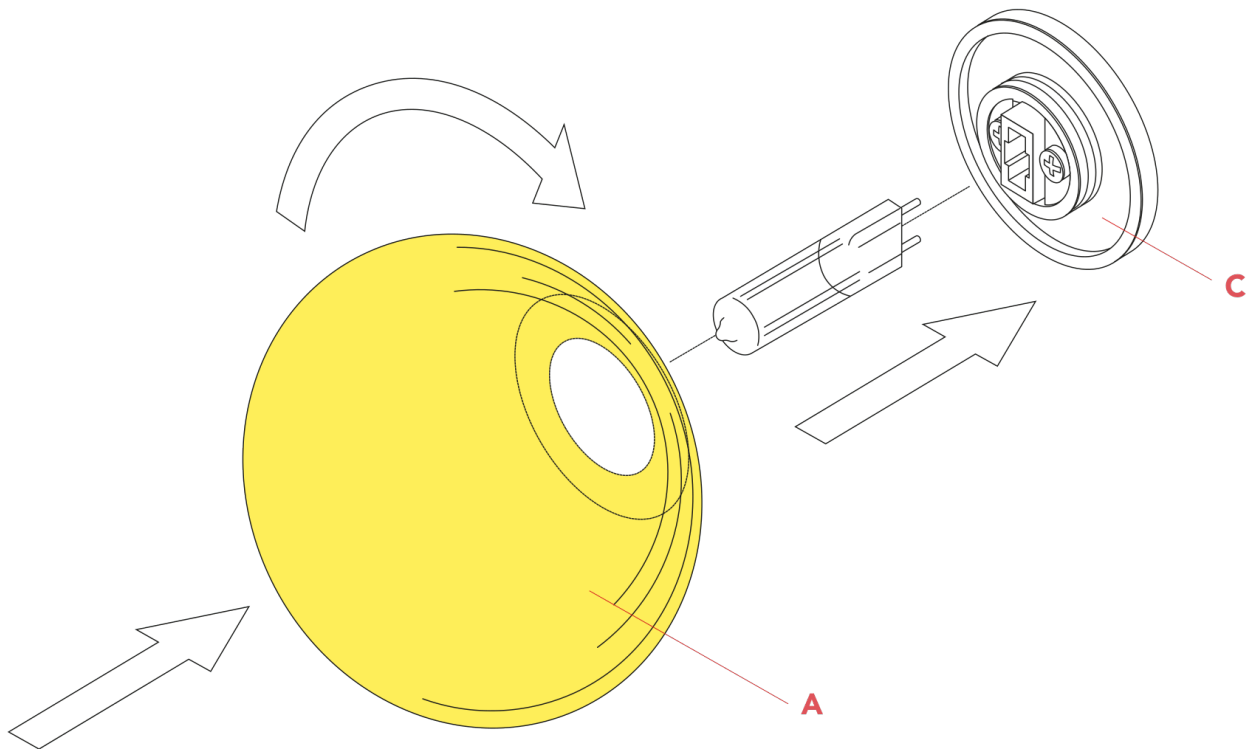

RF4190400

Mini Glo-Ball Ceiling/Wall & Table new diffuser assembly

WARNING! When installing and whenever acting on the appliance, ensure that the power supply has been switched off.
For the installation of the spare-part, it is necessary to consult a qualified electrician.

RF4190400

Mini Glo-Ball Ceiling/Wall & Table new diffuser assembly

Fig.1

Fasten the diffuser (A) to the lamp body (C).

WARNING! When installing and whenever acting on the appliance, ensure that the power supply has been switched off.
For the installation of the spare-part, it is necessary to consult a qualified electrician.

RF4190400

Mini Glo-Ball Ceiling/Wall & Table new diffuser assembly

Fig.1

Fasten the diffuser (A) to the lamp body (B).

WARNING! When installing and whenever acting on the appliance, ensure that the power supply has been switched off.
For the installation of the spare-part, it is necessary to consult a qualified electrician.