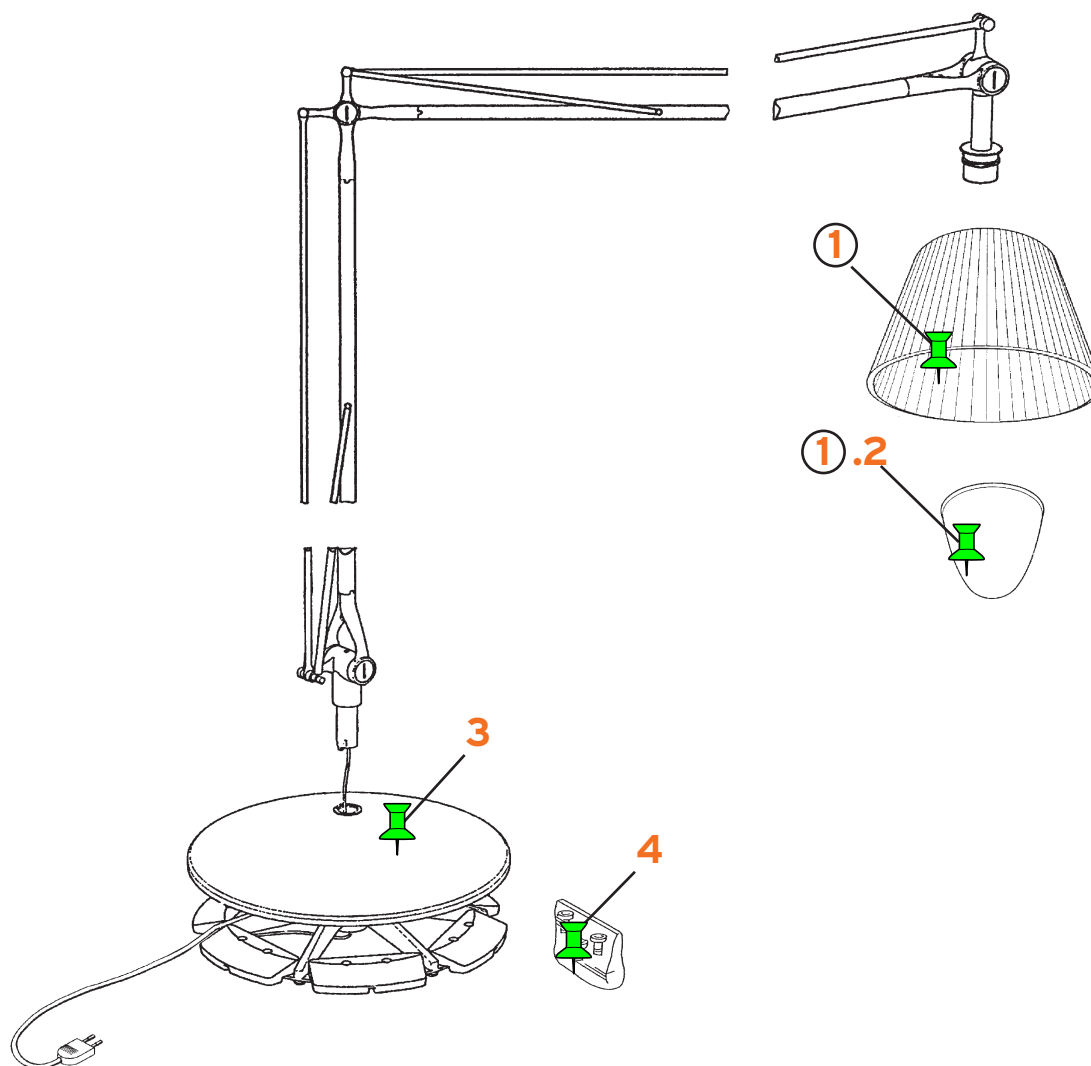

# SUPERARCHIMOON OUTDOOR

Philippe Starck

FLOS

www.flos.com

1. Ass. diffusore grigio/arancio imballato :: Grey/orange packaged diffuser assembly

1. Ass. diffusore grigio/bianco imballato :: Grey/white packaged diffuser assembly

2. Diff. interno per prima versione :: First version internal diffuser

3. Copertura base grigia :: Grey base cover

4. Sacc. piedini ricambi :: Bag with small floor supports - spare part

RF6377002

RF6377009