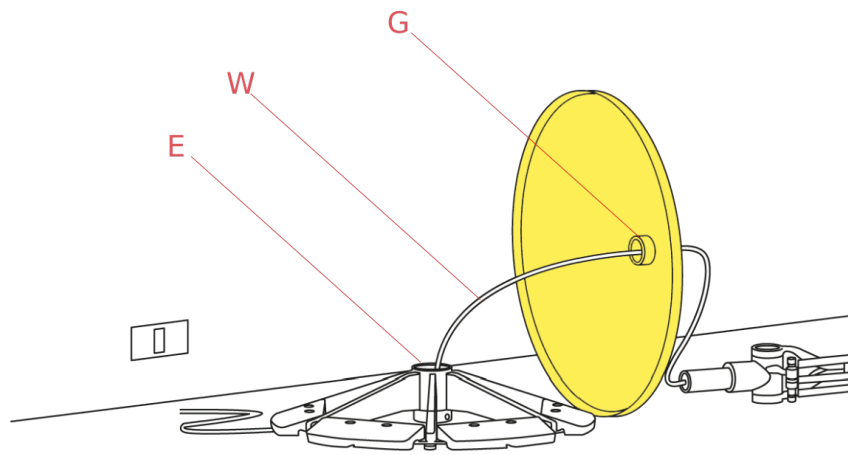

RF6372300

Grey base cover

WARNING! When installing and whenever acting on the appliance, ensure that the power supply has been switched off.
For the installation of the spare-part, it is necessary to consult a qualified electrician.

RF6372300

Grey base cover

Fig.1

Insert the feeding cable (W) into the base cover hole (G) and through the base hole (E).

WARNING! When installing and whenever acting on the appliance, ensure that the power supply has been switched off.
For the installation of the spare-part, it is necessary to consult a qualified electrician.

RF6372300

Grey base cover

Fig.2

Position the base cover (C) on top of the base.

WARNING! When installing and whenever acting on the appliance, ensure that the power supply has been switched off.
For the installation of the spare-part, it is necessary to consult a qualified electrician.