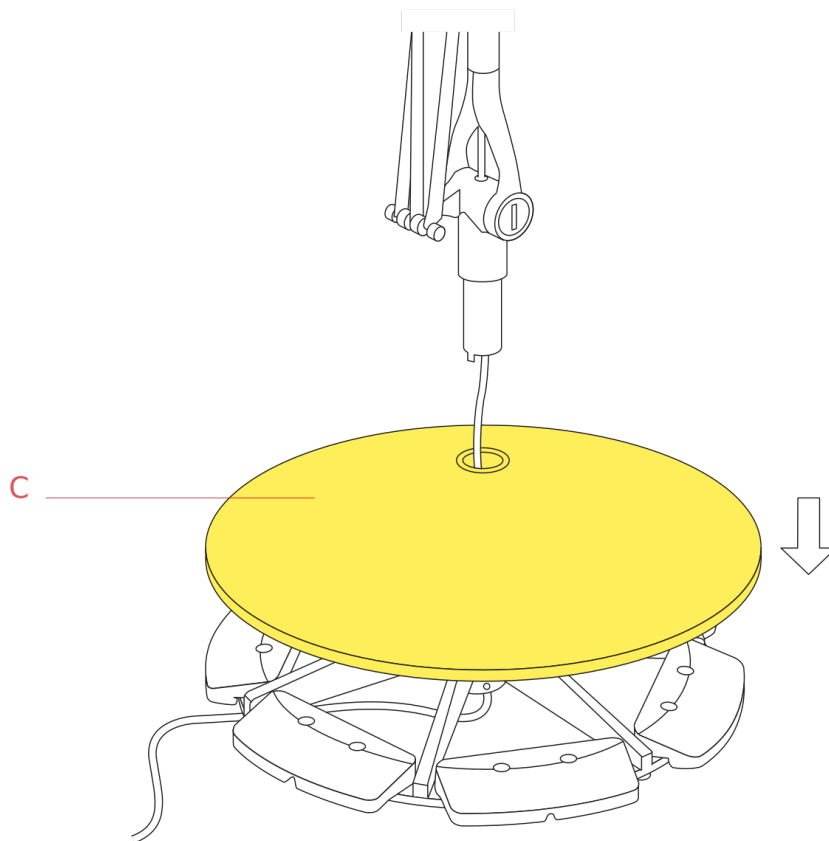

RF6372300

Grey base cover

WARNING! When installing and whenever acting on the appliance, ensure that the power supply has been switched off.
For the installation of the spare-part, it is necessary to consult a qualified electrician.

RF6372300

Grey base cover

Fig.1

Insert the feeding cable (W) into the base cover hole (G) and through the base hole (E).

WARNING! When installing and whenever acting on the appliance, ensure that the power supply has been switched off.
For the installation of the spare-part, it is necessary to consult a qualified electrician.

RF6372300

Grey base cover

Fig.2

Position the base cover (C) on top of the base.

WARNING! When installing and whenever acting on the appliance, ensure that the power supply has been switched off.
For the installation of the spare-part, it is necessary to consult a qualified electrician.