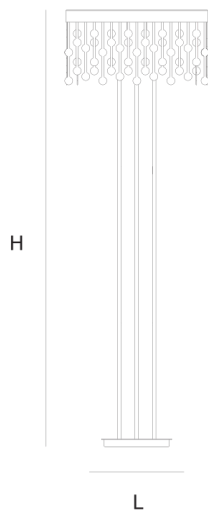

Product data sheet

Date: August 4th 2021

ABOUT MELODY FLOORLAMP

by sybille-van-gammeren

The Art Deco style and love for music were the inspiration for the designer to create this light. The characteristic stainless steel combined with the gold leaf finish gives a frivolous effect

DIMENSIONS

L 40 cm 15 inch
H 175 cm 68 inch

LIGHTSOURCE

led-20w-2700k-cri90-
972lm

FINISH TYPE.NR

CANOPY

CABLELENGTH

Up to 0 cm 0 inch

INCLUDED

Yes

 20
 35
 50x50x181cm

TYPE	Floorlamp
STANDARD	black-canopy-with-chrome-cover-plate-the-suspension-lamps-are-not-dimmable-the-floor-lamp-has-an-integrated-dimmer-button-in-the-base
OPTIONAL	
TRANSFORMER/DRIVER	meanwell-idlv-45-24
DIMMING	dimmer-integrated