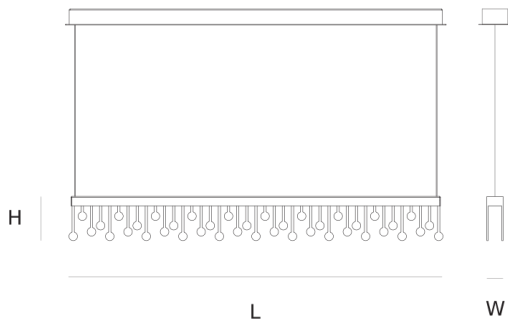

#### DIMENSIONS

L 97 cm 38 inch  
H 12 cm 4 inch  
W 2 cm 0 inch

#### CANOPY

L 100 cm 39 inch  
H 2 cm 0 inch  
W 7 cm 2 inch