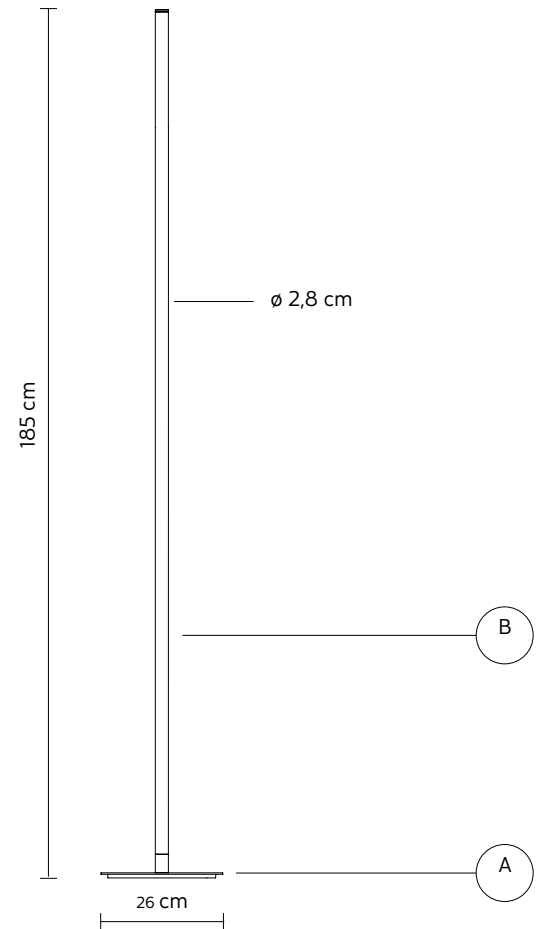

ACCIPICCHIO floor lamp

Matteo Ugolini design

year 2020

DATASHEET - HP213N2 V11

LAMP "A"

material aluminum
colour matt black

COVER "B"

material pyrex
colour frosted white

ELECTRICAL SYSTEM

source strip LED 24V
60W, 8000lumen
2700K CRI $\geq$ 80
foot dimmer switch

PACKAGING

n° cartons 2
net weight/kg 4,4 (A) + 1,6 (B)
gross weight/kg 5,5 (A) + 2,7 (B)
packaging/cm 36x36x24(A) + 10x10x210(B)

LIGHT EMISSION

unidirectional

direct
 filtered
 indirect
 absence

COMPLIANT WITH IEC 60598-1:2014

DRY LOCATION

LED equipped
power supply equipped

COLLECTION

also available 3000K version