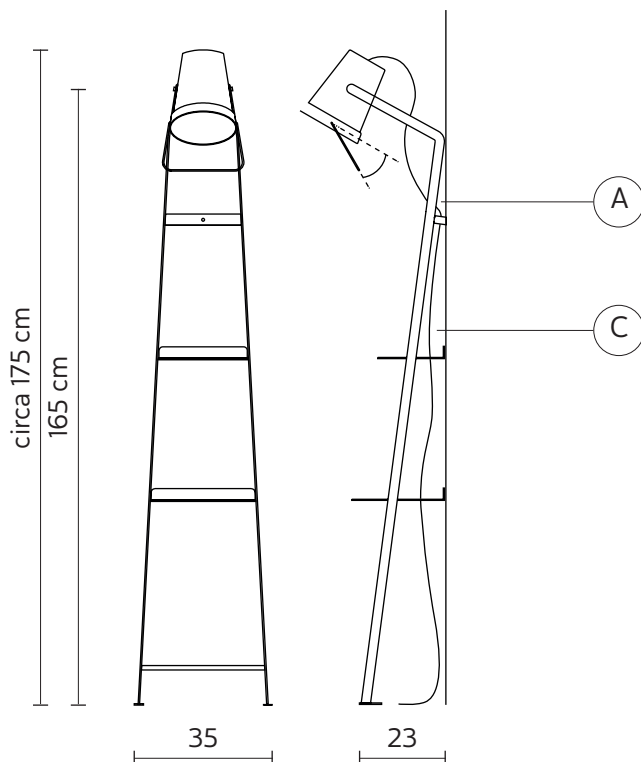

ALFRED floor lamp

Bizzarri design

year 2016

TECHNICAL SHEET - HP128 1B V11

STRUCTURE "A"

material metal
colour matt white

ELECTRICAL CABLE "C"

material cotton
colour white/
black

ELECTRICAL SYSTEM

socket E26
source max 1x18w LED
energy class from E to A++

PACKAGING

nr. of collis 1
net weight/kg 7,7
gross weight/kg 11,7
packaging/cm 185x40x40

EMISSION OF LIGHT

one-directional

direct
filtered
indirect
none

CERTIFICATION

bulb not provided

COLLECTION

HP1282NV11