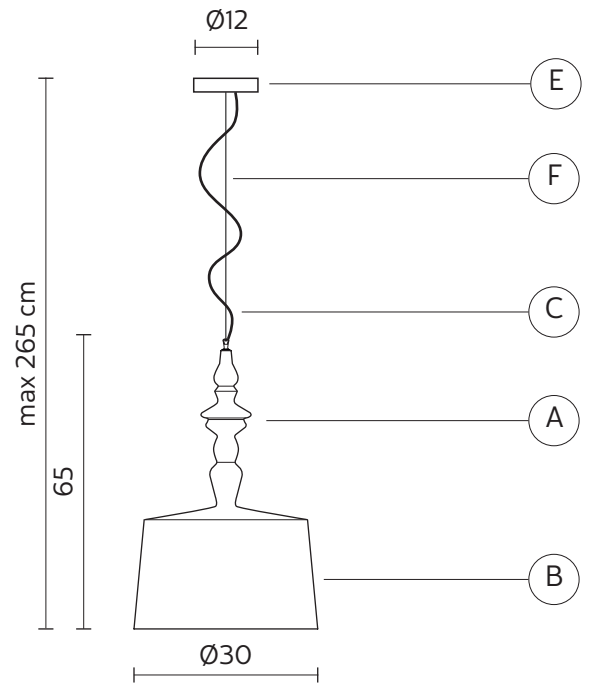

CEILING CUP "E"

material	metal	
colour	glossy white	

ELECTRICAL CABLE "C"

material	PVC	
colour	transparent	

SUSPENSION CABLE "F"

material	steel	
----------	-------	--

ELECTRICAL SYSTEM

socket	E26
source	max 1x18w LED
energy class	from E to A++

PACKAGING

nr. of collis	2
net weight/kg	4,2
gross weight/kg	5
packaging/cm	31x31x61(A) - 36x36x24(B)

EMISSION OF LIGHT

one-directional

	direct
	filtered
	indirect
	none

CERTIFICATION

bulb not provided

COLLECTION