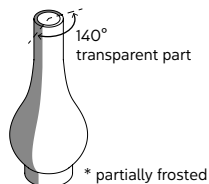

### DIFFUSER "B"

material  
colour

glass  
frosted  
transparent\*