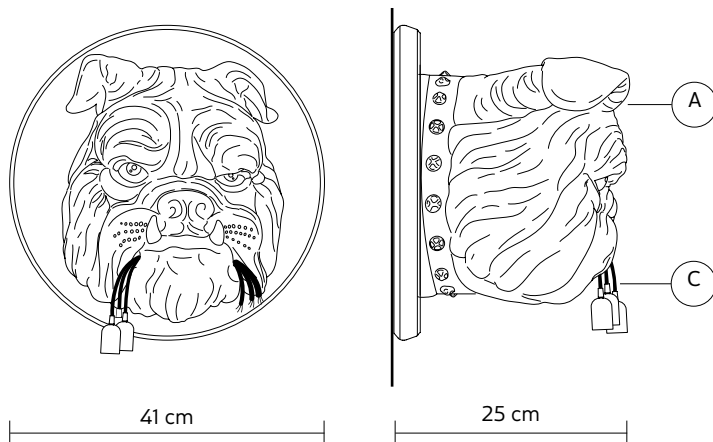

AMSTERDAM wall lamp

Matteo Ugolini design

year 2019

DATA SHEET - **AP191BB V11**

LAMP "A"

material ceramic
colour matt grey

CABLE "C"

colour black fabric
cable

ELECTRICAL SYSTEM

socket E26
source 3x max 10W* LED

*only plastic bulb

PACKAGING

n° cartons 1
net weight/kg 4,8
gross weight/kg 6,1
packaging/cm 51x51x32

LIGHT EMISSION

unidirectional

direct
filtered
indirect
absence

CERTIFICATION

bulb not provided

COLLECTION

AP191BA V11