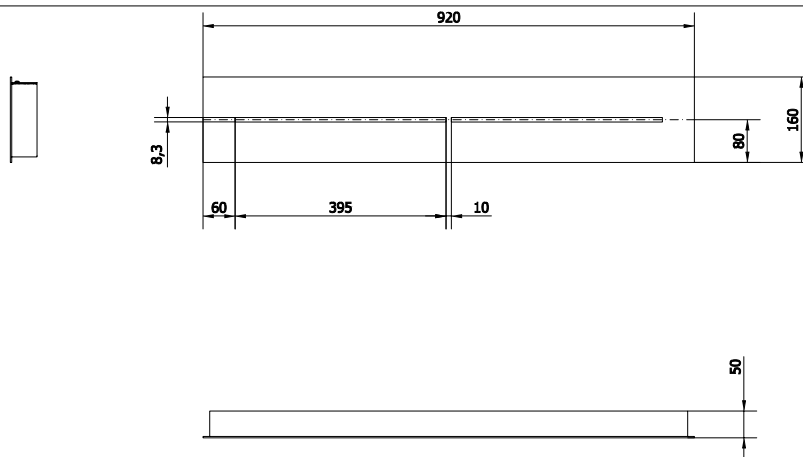

### AA01-L-92-08 WHITE

Mounting: a soffitto / ceiling

Environment: Indoor - IP20

Materials: Metallo / Metal

Information: Linear plate with max 8 fittings

### AA18-L-92-08 TITANIUM

Mounting: a soffitto / ceiling

Environment: Indoor - IP20

Materials: Metallo / Metal

Information: Linear plate with max 8 fittings

AA01-L-92-08

AA18-L-92-08

PIASTRA ESTERNA / EXTERNAL PLATE

PIASTRA INTERNA / INTERNAL PLATE