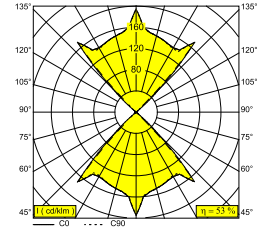

VISION OUT LED WW N

278 27 22 N

AVAILABLE IN
ALU GREY 278 27 22 A
DARK GREY 278 27 22 N

 [View on website](#)

General info

LOCATION	outdoor
INSTALLATION	Wall Surface mounted
INGRESS PROTECTION	IP55
PROTECTION AGAINST MECHANICAL IMPACT	IK03
WEIGHT (KG)	1.2
ADJUSTABILITY	non adjustable
INFORMATION	INCL.2 x LENS INCL.LED POWER SUPPLY 500mA-DC

Electrical info

ELECTRICAL	120-240V / 50-60Hz
CLASS	II
POWER SUPPLY INCLUDED	YES
DIM TYPE	non-dimmable
ENERGY CLASS	E

Lightsource info

Lightsource Name	LED
Lightsource	2 x (LED cluster 1,4W / CRI>80 (R9: 6) / 3000K / 182lm)
TM-30 Values	Rf: 86 / Rg: 95
SDCM	SDCM3
Riskgroup	RG2
LM80	L90B10 > 120000
LED Technics (light source)	364lm // 2,8W // 128lm/W
LED Technics (luminaire)	193lm // 3W // 60lm/W