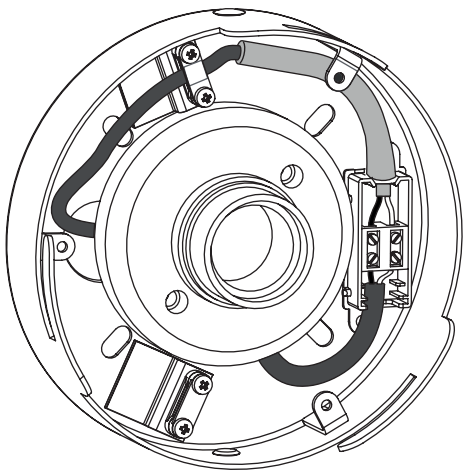

ASSEMBLY GUIDE

Find assembly videos by using the QR code or by going online at our website
umage.com/instructions

A

B

A.1

B.1

NB! ONLY SIZE:
G40

Recommended LED bulb
Idea #4171