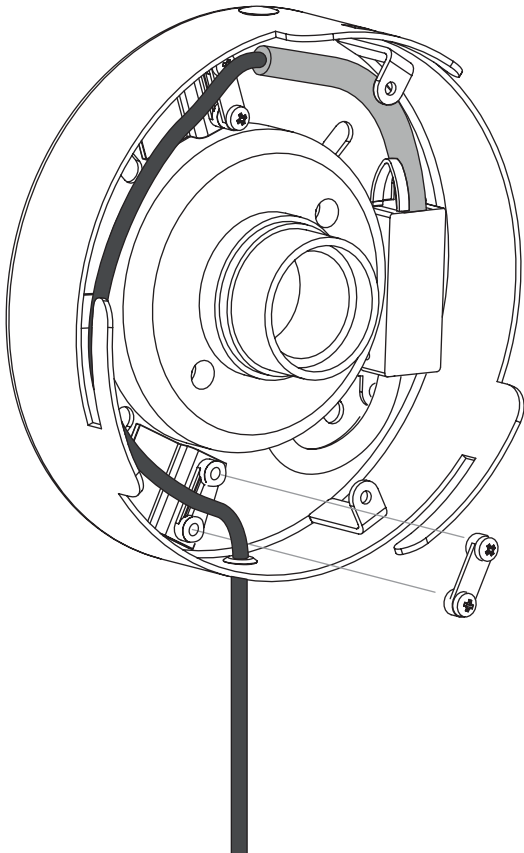

ASSEMBLY GUIDE

Find assembly videos by using the QR code or by going online at our website
umage.com/instructions

A

B

A.1

B.1

NB! ONLY SIZE:
G40

Recommended LED bulb
Idea #4171