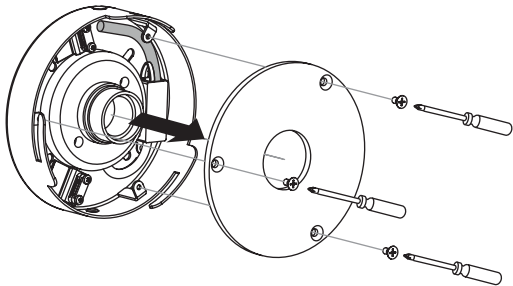

ASSEMBLY GUIDE

Find assembly videos by using the QR code or by going online at our website
umage.com/instructions

A

B

A.1

B.1

NB! ONLY SIZE:
G40

Recommended LED bulb
Idea #4171