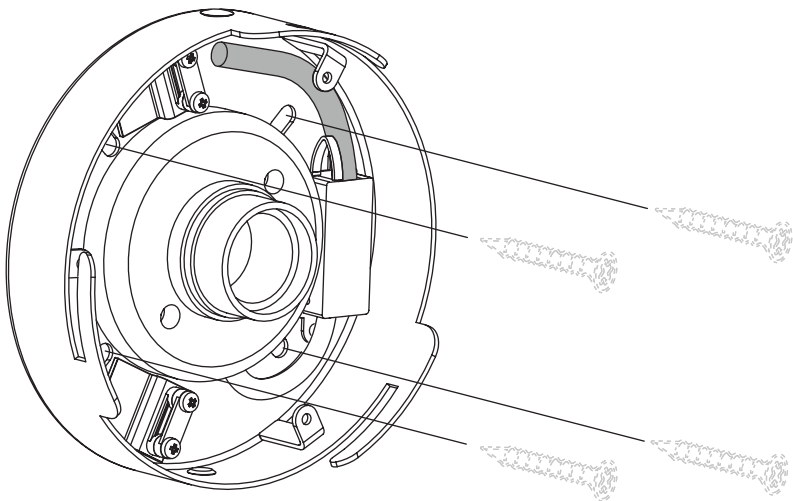

ASSEMBLY GUIDE

Find assembly videos by using the QR code or by going online at our website
umage.com/instructions

A

B

A.1

B.1

NB! ONLY SIZE:
G40

Recommended LED bulb
Idea #4171