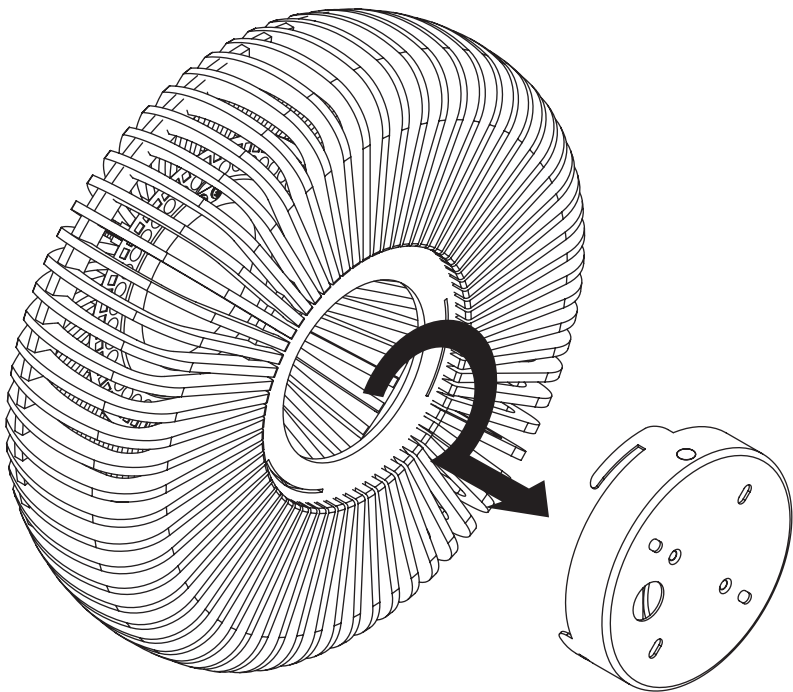

ASSEMBLY GUIDE

Find assembly videos by using the QR code or by going online at our website
umage.com/instructions

A

B

A.1

B.1

NB! ONLY SIZE:
G40

Recommended LED bulb
Idea #4171