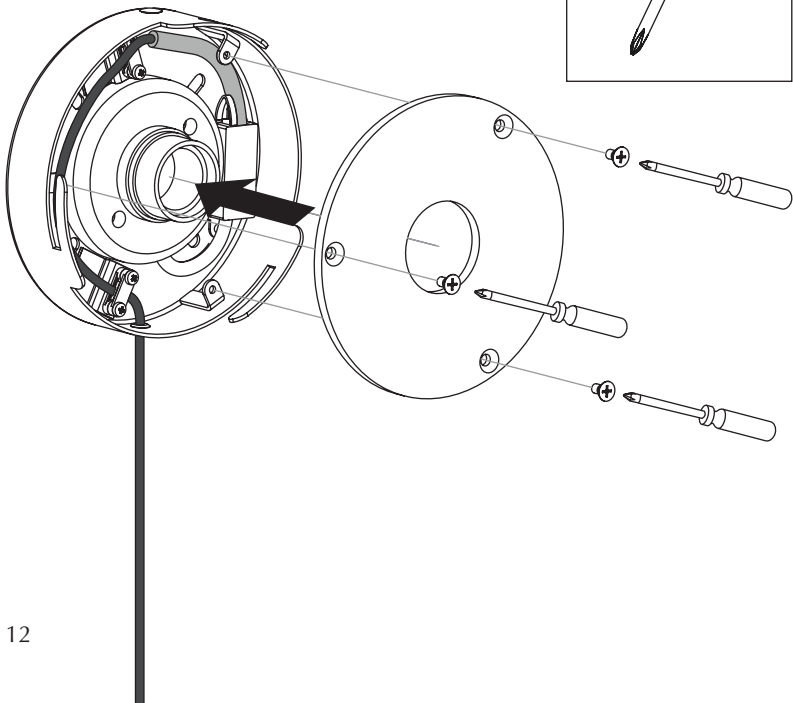

ASSEMBLY GUIDE

Find assembly videos by using the QR code or by going online at our website
umage.com/instructions

A

B

A.1

B.1

NB! ONLY SIZE:
G40

Recommended LED bulb
Idea #4171