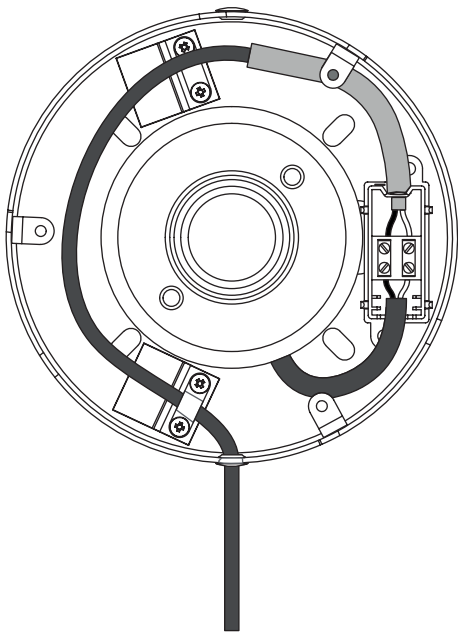

ASSEMBLY GUIDE

Find assembly videos by using the QR code or by going online at our website
umage.com/instructions

A

B

A.1

B.1

NB! ONLY SIZE:
G40

Recommended LED bulb
Idea #4171