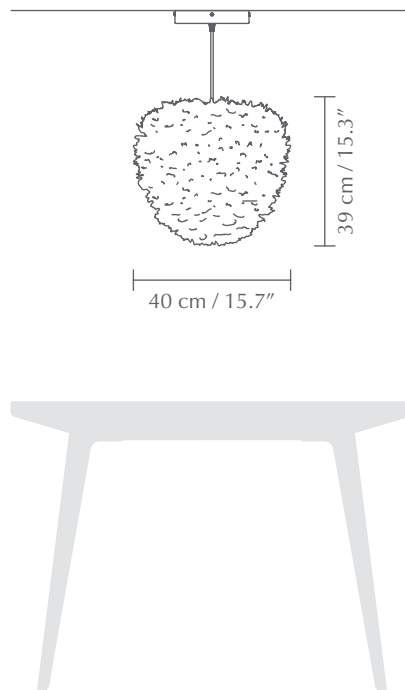

EOS EVIA | LAMPSHADE

Designed by Søren Ravn Christensen

The specifications and dimensions are subject to change without notice. Document date: 05-05-2021 | info@umage.com | umage.com
Kongens Nytorv 15, DK-1050 Copenhagen K | +45 31 39 31 31 (tel) & 185 Wythe Ave 2FL, Brooklyn, NY 11249 | +1 646-790-7171 (tel)