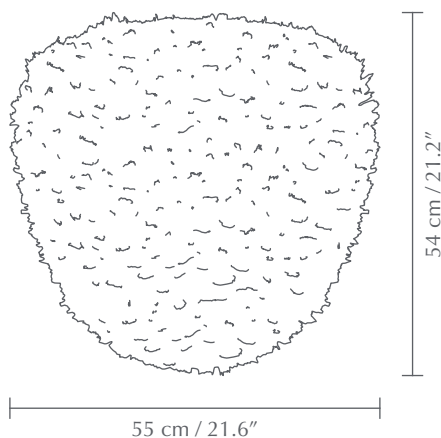

EOS EVIA | LAMPSHADE

Designed by Søren Ravn Christensen

Pendant, floor and table lampshade
Compatible with E26 / E27

Flip 180°

Easily cleaned with hairdryer

DIMENSIONS

Ø: 40 cm / 16" Ø: 55 cm / 21.6"
H: 39 cm / 15.3" H: 54 cm / 21.2"

MATERIAL

Goose feathers

WEIGHT INCL. PACKAGING

Eos Evia medium: 1.2 kg / 2.6 lb
Eos Evia large: 2.2 kg / 4.9 lb

PACKAGING (L x W x H)

Eos Evia medium: 39.4 x 39.4 x 10.5 cm / 15.5 x 15.5 x 4"
Eos Evia large: 54.4 x 54.4 x 12.5 cm / 21.4 x 21.4 x 5"

ASSEMBLY TIME

5 min - video guide at umage.com

MEDIA KIT

Photos and press material
Download at umagepress.com

ORDERING INFORMATION

Eos Evia medium EU/UK #2349 / US #3026
Eos Evia large EU/UK #2350 / US #3027

Colour variations

white

EOS EVIA | LAMPSHADE

Designed by Søren Ravn Christensen

SOFT ELEGANCE FROM NATURE

Resembling the shape of nature's beehive, Eos Evia is a magnetic design piece with an irresistible tactility. The Eos Evia lampshade will be the centre of attention hanging as a chandelier in the living room or hallway. The name Eos originates from Greek mythology, the goddess of the dawn, referencing how the lampshade looks like clouds in the sky and the two new shapes are no different. named after the two daughters of the designer. The shapes Evia and Esther are opening new expressions and possibilities together with the existing Eos collection.