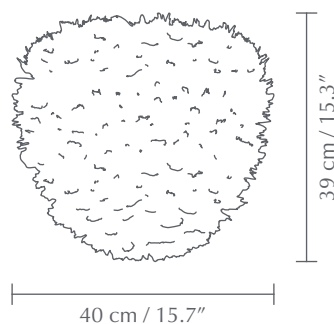

EOS EVIA | LAMPSHADE

Designed by Søren Ravn Christensen

Pendant, floor and table lampshade
Compatible with E26 / E27

Flip 180°

Easily cleaned with hairdryer

DIMENSIONS

Ø: 40 cm / 16" Ø: 55 cm / 21.6"
H: 39 cm / 15.3" H: 54 cm / 21.2"

MATERIAL

Goose feathers

WEIGHT INCL. PACKAGING

Eos Evia medium: 1.2 kg / 2.6 lb
Eos Evia large: 2.2 kg / 4.9 lb

PACKAGING (L x W x H)

Eos Evia medium: 39.4 x 39.4 x 10.5 cm / 15.5 x 15.5 x 4"
Eos Evia large: 54.4 x 54.4 x 12.5 cm / 21.4 x 21.4 x 5"

ASSEMBLY TIME

5 min - video guide at umage.com

MEDIA KIT

Photos and press material
Download at umagepress.com

ORDERING INFORMATION

Eos Evia medium EU/UK #2349 / US #3026
Eos Evia large EU/UK #2350 / US #3027