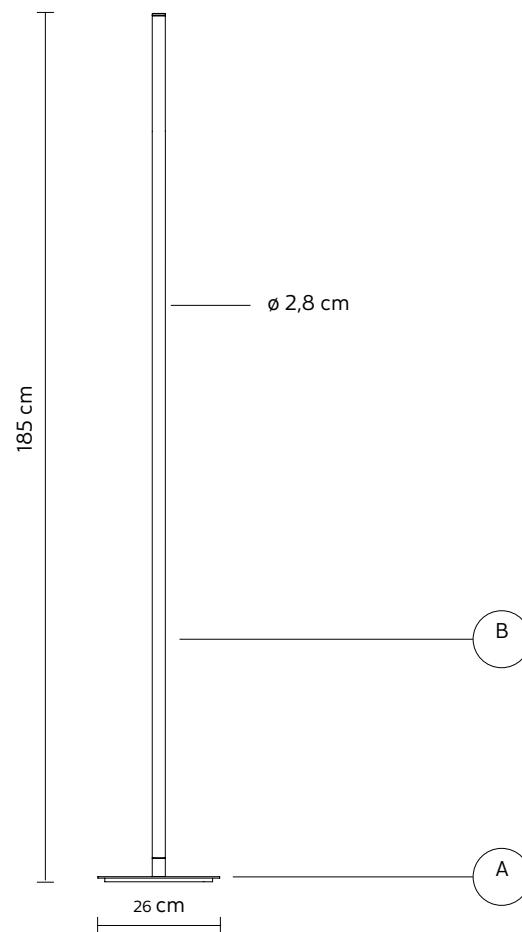

ACCIPICCHIO floor lamp

Matteo Ugolini design

year 2020

DATASHEET - HP213N1 V11

LAMP "A"

material aluminum
colour matt black

COVER "B"

material pyrex
colour frosted white

ELECTRICAL SYSTEM

source strip LED 24V
60W, 8000lumen
3000K CRI $\geq$ 80
foot dimmer switch

PACKAGING

n° cartons 2
net weight/kg 4,4 (A) + 1,6 (B)
gross weight/kg 5,5 (A) + 2,7 (B)
packaging/cm 36x36x24(A) + 10x10x210(B)

LIGHT EMISSION

unidirectional

direct
 filtered
 indirect
 absence

COMPLIANT WITH

IEC 60598-1:2014

DRY LOCATION

LED equipped
power supply equipped

COLLECTION

also available 2700K version