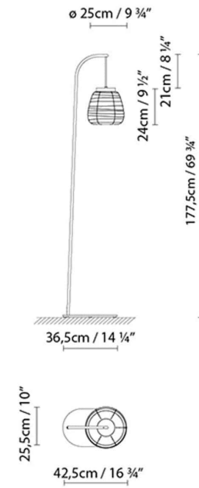

MISKO F15

MISKO F25

MISKO F35

● Black (matte)   ☒ Walnut

CODE	LAMP	LIGHT SOURCE	DIM	BULB	kg
756203	MISKO F15 WALNUT				
756204	MISKO F25 WALNUT	LED 10W (E27) Fluo. max. 11W (E27)	DIM	A++ A	
756208	MISKO F35 WALNUT				
756205	MISKO F15 BLACK				
756206	MISKO F25 BLACK	LED 10W (E27) Fluo. max. 11W (E27)	DIM	A++ A	
756207	MISKO F35 BLACK				

Collection: