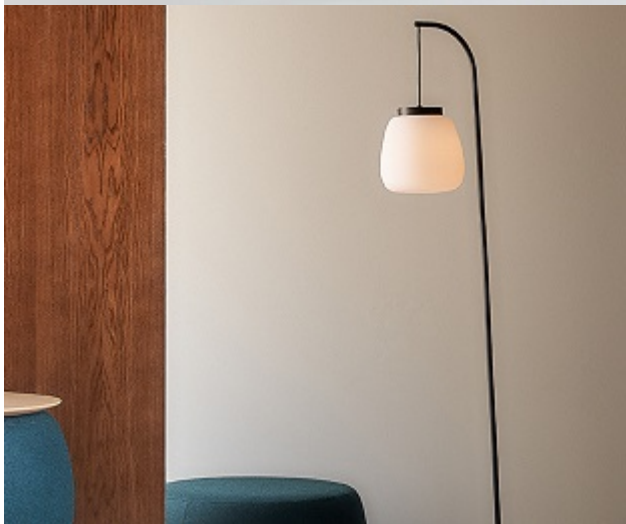

B.lux

MISKO F

By Stone Designs

Description:

Japanese-inspired floor lamp, available in three sizes (F15, F25 and F35), all of them created around a disc housing the light source (E27). This disc is available in a walnut or painted matte black finish, which supports the textured blown-glass diffuser that comes in an opal matte white finish. Metallic base and shaft painted matte black. Black textile cable. Dimmer.

MISKO F15

MISKO F25

MISKO F35

● Black (matte) ☒ Walnut

CODE	LAMP	LIGHT SOURCE	DIM	BULB	kg
756203	MISKO F15 WALNUT				
756204	MISKO F25 WALNUT	LED 10W (E27) Fluo. max. 11W (E27)	DIM	A++ A	
756208	MISKO F35 WALNUT				
756205	MISKO F15 BLACK				
756206	MISKO F25 BLACK	LED 10W (E27) Fluo. max. 11W (E27)	DIM	A++ A	
756207	MISKO F35 BLACK				