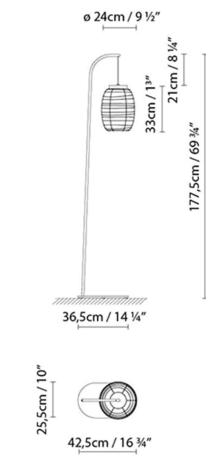

MISKO F35

● Black (matte)   ☒ Walnut

CODE	LAMP	LIGHT SOURCE	DIM	BULB	kg
756203	MISKO F15 WALNUT				
756204	MISKO F25 WALNUT	LED 10W (E27) Fluo. max. 11W (E27)	DIM	A++ A	
756208	MISKO F35 WALNUT				
756205	MISKO F15 BLACK				
756206	MISKO F25 BLACK	LED 10W (E27) Fluo. max. 11W (E27)	DIM	A++ A	
756207	MISKO F35 BLACK				

Collection: