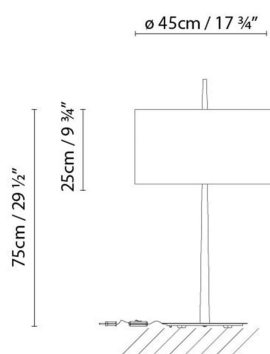

### Description:

Table lamp with a metal body and fabric shade. It comes in two finishes: black matte textured body with an opaque black shade and gold textile cable, or white matte textured body with an opaque white shade and a gold textile cable. In both versions, the inside of the shade is gold. Optional black or white cable.

### LOLA T

● Black      ● Gold      ○ White

CODE	LAMP	LIGHT SOURCE	DIM	BULB	kg	
702001	LOLA T BLACK/GOLD	LED 2 x 10W (E27) Fluo. 2 x max. 11W (E27)	A++ A		5,7	LED
702002	LOLA T WHITE/GOLD					

IP20 ⚡ CE EAC