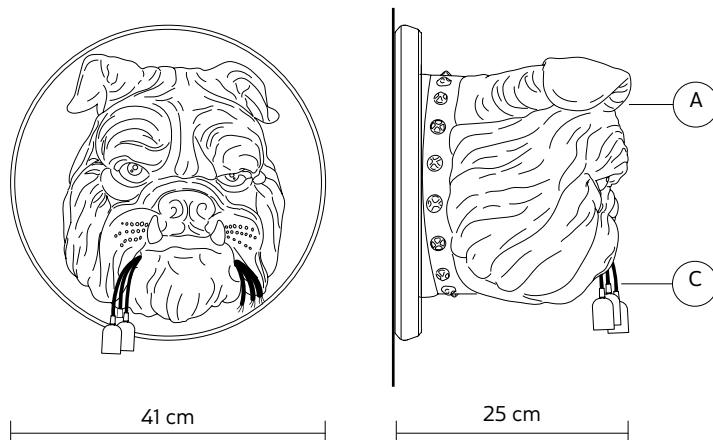

AMSTERDAM wall lamp

Matteo Ugolini design

year 2019

DATA SHEET - **AP191BA V11**

LAMP "A"

material ceramic
colour matt white

CABLE "C"

colour white fabric
cable

ELECTRICAL SYSTEM

socket E26
source 3x max 10W* LED

*only plastic bulb

PACKAGING

n° cartons 1
net weight/kg 4,8
gross weight/kg 6,1
packaging/cm 51x51x32

LIGHT EMISSION

unidirectional

direct
 filtered
 indirect
 absence

CERTIFICATION

bulb not provided

COLLECTION

AP191BB V11