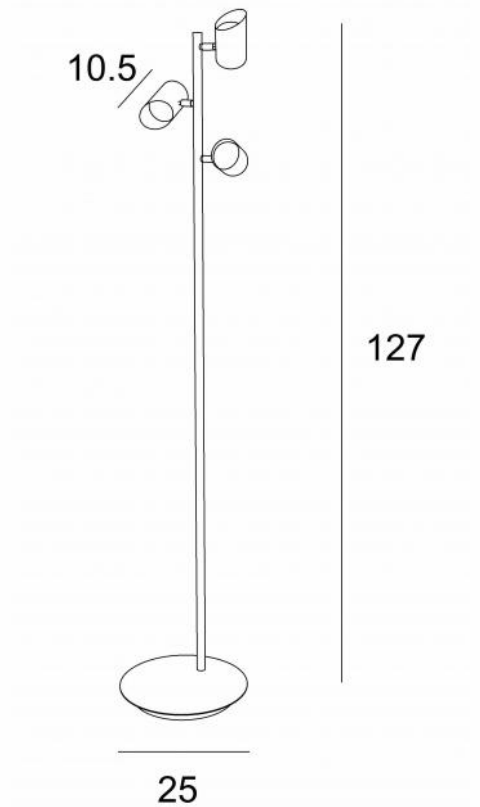

HECTOR

HECTOR in brushed bronze

Reading lamp for the living room, with three adjustable spots 360°. Foot switch

OVERALL SIZES

H127cm Ø25cm

Spot : Ø5,5cm L7,8→10,9cm

BASE

Ø25 x 2,5cm

TECHNICAL DATA

Three GU10 fittings

No transformer

AVAILABLE METAL FINISHES AND CODES

28 - Light bronze - 3634 028

29 - Brushed bronze - 3634 029