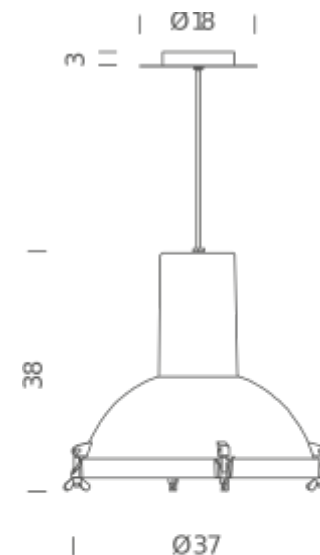

LED/HALO/FLUO IP30

LAMPING

Source	E27
Total power	150W
Emission	direct, spot
Switching	dimnable, according to bulb
Tension	230V
IP class	30
Materials	aluminium
Notes	cable length 3m, orientable
Net lamp weight	5,5 kg

Codes

PRJ EDW 51
PRJ EWS 51
PRJ EMS 51

Structure/Diffuser

night blue/sanded
white sand/sanded
moka/sanded

PACKAGE

Package 01

Dimension: 50x50x50 cm / Gross weight: 7 kg

Certificazioni