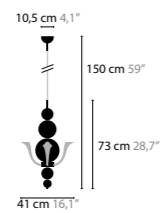

13030 > 13033 H4