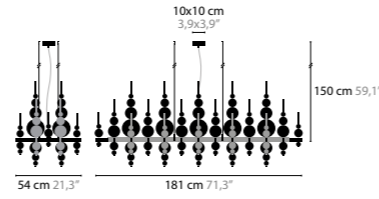

13150 > 13153 H34+4