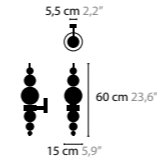

13220 > 13223 W3

13240 > 13243 W3

13260 > 13263 T1

TEARS FROM MOON H20+9

BASE: 20 X G4 / 12V / MAX. 10W - DOWNLIGHT: 9 X LED 3.2W / 2700K WITH SEPARATE ON-OFF SWITCH

13090	WHITE HANDMADE GLASS BALLS	COLORS	00 01 02 05 10 12 13
13091	BLACK HANDMADE GLASS BALLS	COLORS	00 01 02 05 10 12 13
13092	SILVER HANDMADE GLASS BALLS	COLORS	00 01 02 05 10 12 13
13093	GOLD HANDMADE GLASS BALLS	COLORS	00 01 02 05 10 12 13