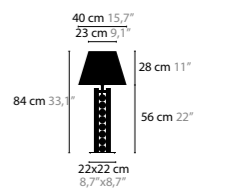

13220 > 13223 W3

13240 > 13243 W3

13260 > 13263 T1

TEARS FROM MOON H20+9

BASE: 20 X G4 / 12V / MAX. 10W - DOWNLIGHT: 9 X LED 3.2W / 2700K WITH SEPARATE ON-OFF SWITCH

13090	WHITE HANDMADE GLASS BALLS	COLORS	00 01 02 05 10 12 13
13091	BLACK HANDMADE GLASS BALLS	COLORS	00 01 02 05 10 12 13
13092	SILVER HANDMADE GLASS BALLS	COLORS	00 01 02 05 10 12 13
13093	GOLD HANDMADE GLASS BALLS	COLORS	00 01 02 05 10 12 13