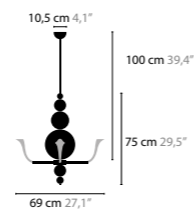

13050 > 13053 H5