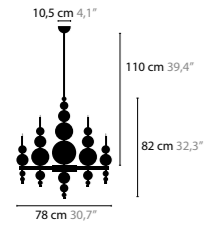

TEARS FROM MOON

TEARS FROM MOON IS A REGISTRATED DESIGN BY COEN MUNSTERS 2013

13070 > 13073 H12
13074 > 13077 H12+12