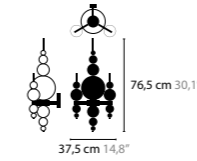

13220 > 13223 W3

13240 > 13243 W3

13260 > 13263 T1

TEARS FROM MOON H20+9

BASE: 20 X G4 / 12V / MAX. 10W - DOWNLIGHT: 9 X LED 3.2W / 2700K WITH SEPARATE ON-OFF SWITCH

13090	WHITE HANDMADE GLASS BALLS	COLORS	00 01 02 05 10 12 13
13091	BLACK HANDMADE GLASS BALLS	COLORS	00 01 02 05 10 12 13
13092	SILVER HANDMADE GLASS BALLS	COLORS	00 01 02 05 10 12 13
13093	GOLD HANDMADE GLASS BALLS	COLORS	00 01 02 05 10 12 13