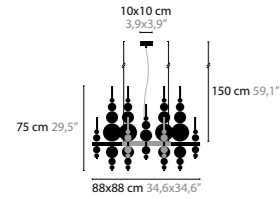

TEARS FROM MOON

TEARS FROM MOON IS A REGISTERED DESIGN BY COEN MUNSTERS 2013

13090 > 13093 H20+9