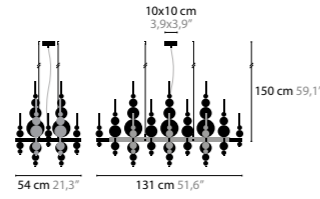

13130 > 13133 H22+3