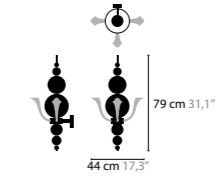

13220 > 13223 W3

13240 > 13243 W3

13260 > 13263 T1

TEARS FROM MOON H20+9

BASE: 20 X G4 / 12V / MAX. 10W - DOWNLIGHT: 9 X LED 3.2W / 2700K WITH SEPARATE ON-OFF SWITCH

13090	WHITE HANDMADE GLASS BALLS	COLORS	00 01 02 05 10 12 13
13091	BLACK HANDMADE GLASS BALLS	COLORS	00 01 02 05 10 12 13
13092	SILVER HANDMADE GLASS BALLS	COLORS	00 01 02 05 10 12 13
13093	GOLD HANDMADE GLASS BALLS	COLORS	00 01 02 05 10 12 13