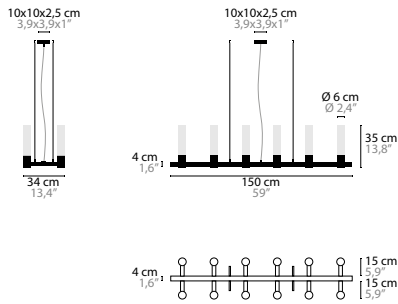

INFINITY
DESIGN BY COEN MUNSTERS

14570 H12