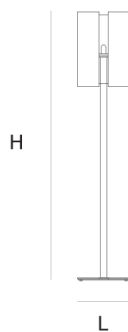

Product data sheet

Date: August 4th 2021

QUASAR
H O L L A N D

ABOUT **QUARTET** **FLOORLAMP** by jan-des-bouvie

Robust but elegant square shaped suspension, floor and table lamp. The shade is available in 3 finishes.

DIMENSIONS

L 35 cm 13 inch
H 180 cm 70 inch
W 35 cm 13 inch

LIGHTSOURCE

1-x-e27-70w

FINISH TYPE.NR

CANOPY

INCLUDED

No

CABLELENGTH

Up to 0 cm 0 inch

		
2	3	36x36x80cm
8	8	36x36x185cm

TYPE	Floorlamp
STANDARD	the-fixture-is-supplied-without-a-lamp-transparent-pmma-floor-and-table-lamp-with-cord-switch-suspension-with-black-canopy-and-mirror-polished-stainless-steel-cover
OPTIONAL	frosted-pmma
TRANSFORMER/DRIVER	n-a
DIMMING	n-a