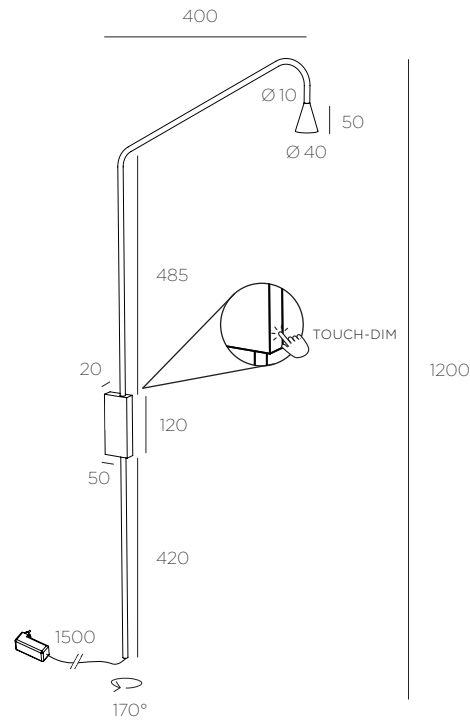

Austere-Wall touch plug

design by Hans Verstuyft & Trizo21

Material

brass

Finish

black / brass / white / gunmetal

Lightsource

1 x LED array (included) 6W
warm white : 2700K - 617lm - CRI >93