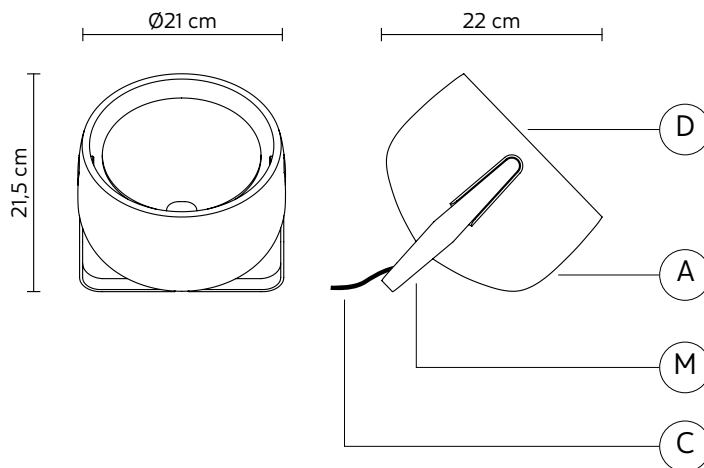

DIFFUSER "C"

material	plexiglass	
----------	------------	--

ELECTRICAL CABLE "C"

colour	white	
--------	-------	---

ELECTRICAL SYSTEM*

socket	E26
source	1 x max 5W LED
energy class	from A to A++

*we recommended to use milk-white bulbs, dimensions Ø45mm h 73mm

PACKAGING

n° cartons	1
net weight/kg	1,5
gross weight/kg	3,45
packaging/cm	34x34x37

LIGHT EMISSION

unidirectional

CERTIFICATION

bulb not provided

COLLECTION

also available suspension lamp version, small and large