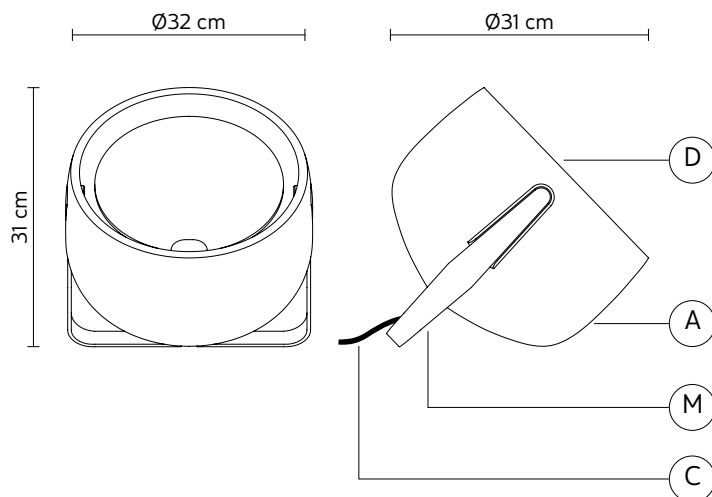

DIFFUSER "C"

material	plexiglass	
----------	------------	--

ELECTRICAL CABLE "C"

colour	white	
--------	-------	---

ELECTRICAL SYSTEM*

socket	E26
source	1 x max 15W LED*
energy class	from A to A++

*we recommended to use milk-white bulbs

PACKAGING

n° cartons	1
net weight/kg	4,5
gross weight/kg	6
packaging/cm	51x51x40

LIGHT EMISSION

unidirectional

CERTIFICATION

bulb not provided

COLLECTION

also available suspension lamp version, small and large