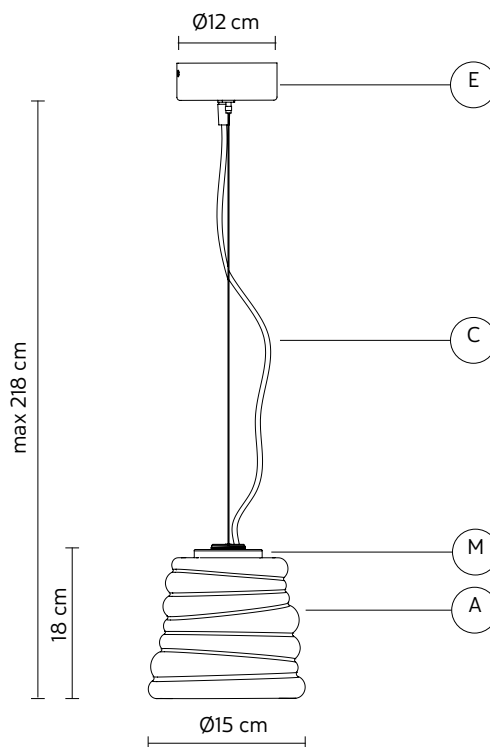

BIBENDUM pendant

Paola Navone design

year 2019

DATA SHEET - SE198AD V11

LAMPSHADE "A"

material glass
colour white frosted

KIT LED "M"

material aluminum
colour matt black

CEILING CUP "E"

material metal
colour matt black

ELECTRICAL CABLE "C"

colour black fabric cable

ELECTRICAL SYSTEM

source LED 8W dimmable
800lumen **3000K/2700K**
CRI ≥80 class A+

PACKAGING

n° cartons 1
net weight/kg 0,9
gross weight/kg 1,4
packaging/cm 24x24x39