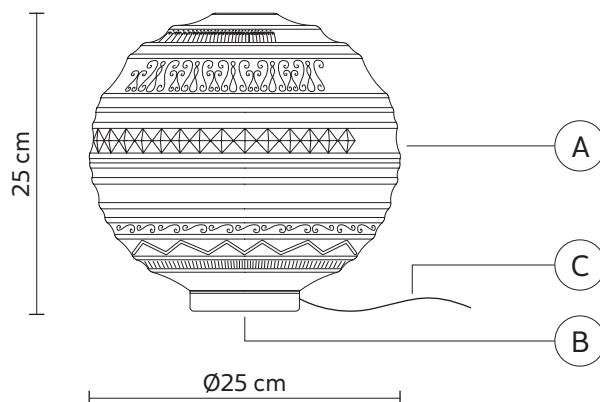

BRILLE table lamp

Matteo Ugolini design

year 2017

DATA SHEET - CT144 1B V11

DIFFUSER "A"

material frosted glass
colour white

BASE "B"

material metal
colour matt white

ELECTRICAL CABLE "C"

colour transparent

ELECTRICAL SYSTEM

socket E12
source 1 x max 6W LED
energy class da E a A++

PACKAGING

nr. of collis 1
net weight/kg 1,85
gross weight/kg 2,8
packaging/cm 35x35x38

EMISSION OF LIGHT