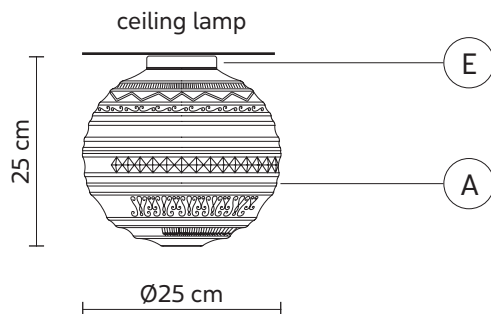

BRILLE ceiling/wall lamp

Matteo Ugolini design

year 2017

DATA SHEET - PL144 1B V11

DIFFUSER "A"

material frosted glass
colour white

CEILING CUP "E"

material metal
colour matt white

ELECTRICAL SYSTEM

socket E12
source 1 x max 6W LED
energy class da E a A++

PACKAGING

nr. of collis 1
net weight/kg 1,85
gross weight/kg 2,8
packaging/cm 35x35x38

EMISSION OF LIGHT

one directional

CERTIFICATION

bulb not provided

wall lamp

COLLECTION

available also as: suspension lamp and table lamp