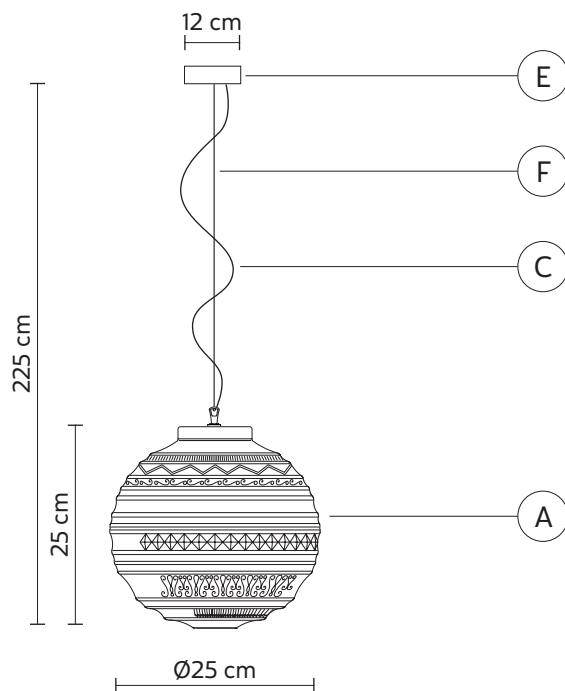

BRILLE suspension lamp

Matteo Ugolini design

year 2017

DATA SHEET - SE144 1B V11

DIFFUSER "A"

material frosted glass
colour white

CEILING CUP "E"

material metal
colour matt white

ELECTRICAL CABLE "C"

colour transparent

SUSPENSION CABLE "F"

material steel

ELECTRICAL SYSTEM

socket E12
source 1 x max 6W LED
energy class da E a A++

PACKAGING

nr. of collis 1
net weight/kg 2,25
gross weight/kg 3,3
packaging/cm 35x35x38

EMISSION OF LIGHT

one directional

CERTIFICATION

bulb not provided

COLLECTION

available also as: ceiling/wall lamp and table lamp

SE144 2B V11