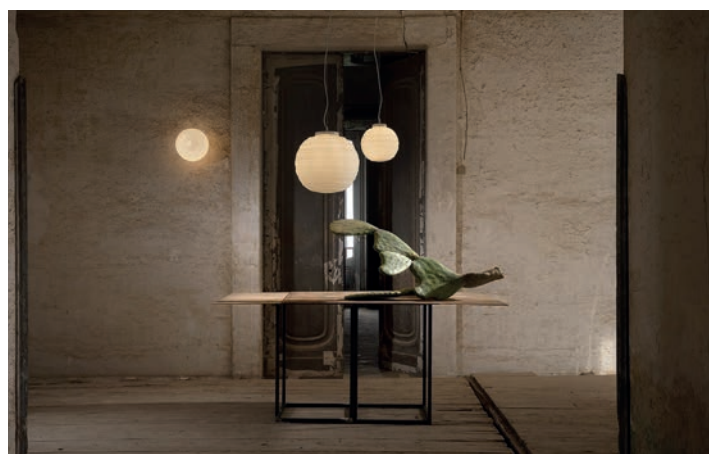

BRILLE suspension lamp

Matteo Ugolini design

year 2017

DATA SHEET - SE144 1B V11

DIFFUSER "A"

material frosted glass
colour white

CEILING CUP "E"

material metal
colour matt white

ELECTRICAL CABLE "C"

colour transparent

SUSPENSION CABLE "F"

material steel

ELECTRICAL SYSTEM

socket E12
source 1 x max 6W LED
energy class da E a A++

PACKAGING

nr. of collis 1
net weight/kg 2,25
gross weight/kg 3,3
packaging/cm 35x35x38

EMISSION OF LIGHT

one directional

CERTIFICATION

bulb not provided

COLLECTION

available also as: ceiling/wall lamp and table lamp

SE144 2B V11