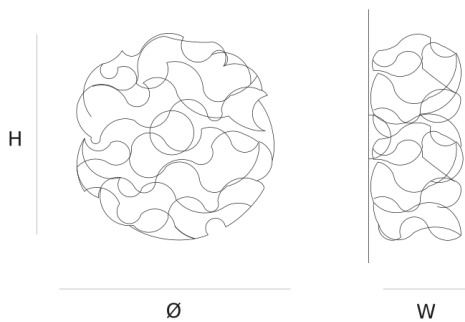

Product data sheet

Date: August 4th 2021

ABOUT **CURLED WALL-LAMP**

by jan-pauwels

Curled LEDs become CurLED. This fixture has curved metal rods that gives it a more romantic look. All the E10 LED light bulbs give the hypnotizing result of a stellar creation. Every Curled Disc is handmade, the E10 lamps are placed randomly, making every model unique.

DIMENSIONS

Ø 70 cm 27 inch
H 70 cm 27 inch
W 30 cm 11 inch

LIGHTSOURCE

50-x-led-e10-12v-033w-
2600k-1150lm

FINISH TYPE.NR

CANOPY

Ø 20 cm 7 inch
H 5 cm 1 inch

INCLUDED

Yes

 2  6  83x83x83cm

CABLELENGTH

Up to 200 cm 787 inch

TYPE	Wall-lamp
STANDARD	the-fixture-is-supplied-with-lamps-black-canopy-with-cover-plate-in-matching-colour-of-the-fixture-leading-and-trailing-edge-dimmable
OPTIONAL	3000k-or-3500k-led
TRANSFORMER/DRIVER	scpower-kvf-12030-tdw
DIMMING	leading-and-trailing-edge