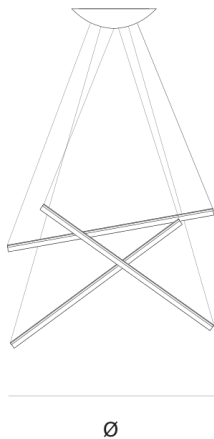

Product data sheet

Date: August 4th 2021

ABOUT IXION SUSPENSION

by maurizio-ferrari

A frozen juggling throw. At any time the diagonal free hanging light tubes create an interesting composition. Play with angles and modify your own fixture. The glass tubes are half frosted and half clear and can be rotated to make the light more diffuse or more direct.

H |

Ø

DIMENSIONS

Ø 120 cm 47 inch
H 3 cm 1 inch

LIGHTSOURCE

led-432w-2700k-
2100lm-cri90

FINISH TYPE.NR

CANOPY

Ø 35 cm 13 inch
H 6 cm 2 inch

INCLUDED

Yes

CABLELENGTH

Up to 300 cm 1181 inch

 9  21  160x47x12cm

TYPE	suspension
STANDARD	transparent-cables-black-canopy-with-cover-plate-in-chrome-leading-and-trailing-edge-dimmable
OPTIONAL	dim-unit-with-remote-control-other-dimming-options-on-request 2400k-3000k-or-4000k-led
TRANSFORMER/DRIVER	scpower-kvf-24060-tdw
DIMMING	leading-and-trailing-edge
CLASSIFICATION	UL no IP20 yes