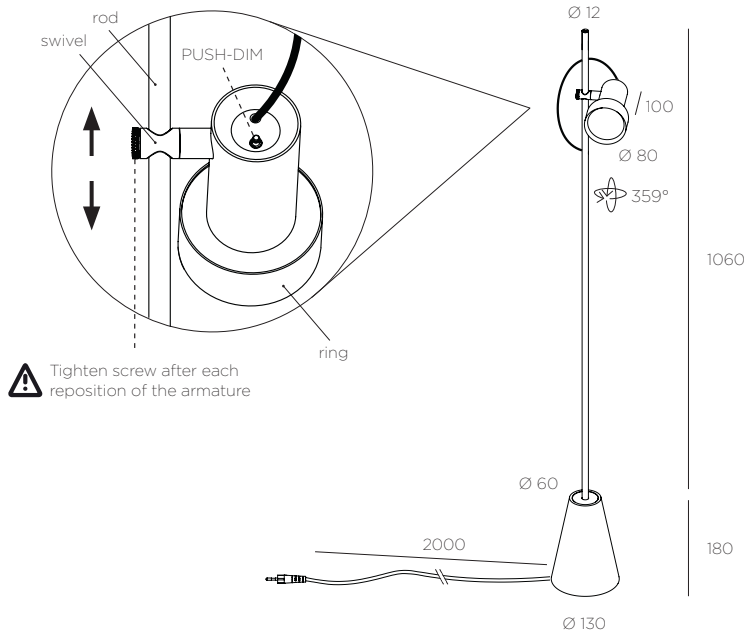

## Material

aluminium  
rod & swivel: brass