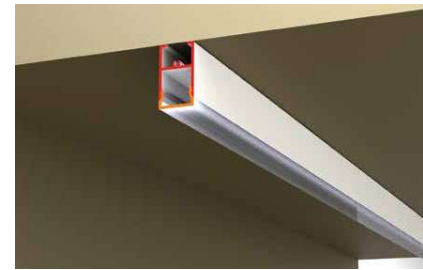

Polycarbonate Diffuser	952006
------------------------	--------

Mounting springs for surface installation

Spring	952905
--------	--------

2 mounting springs per m

Section view

Fixation on ceiling or wall

Module Ledline/m

Converter matrix, see back flap

Korpoort Ghent

Suspension Single

finish	2,25m	4 m	6 m
	952041	952021	952051
	952040	952020	952050
	952042	952022	952052

1 suspension/ 1,5 m profil
min. 2 suspensions

Connection Set Square

56 mm
Installation depth 60 mm

1 Can be used as access point for converter

1 Can be used as access point for converter

Korpoort Ghent

How to compose 1U

REQUEST CUSTOMER

SLIM PROFILE 2 M
 WHITE COLOR
 LED 2700K HP 24V
 INSTALLED ON CEILING
 + CONVERTOR