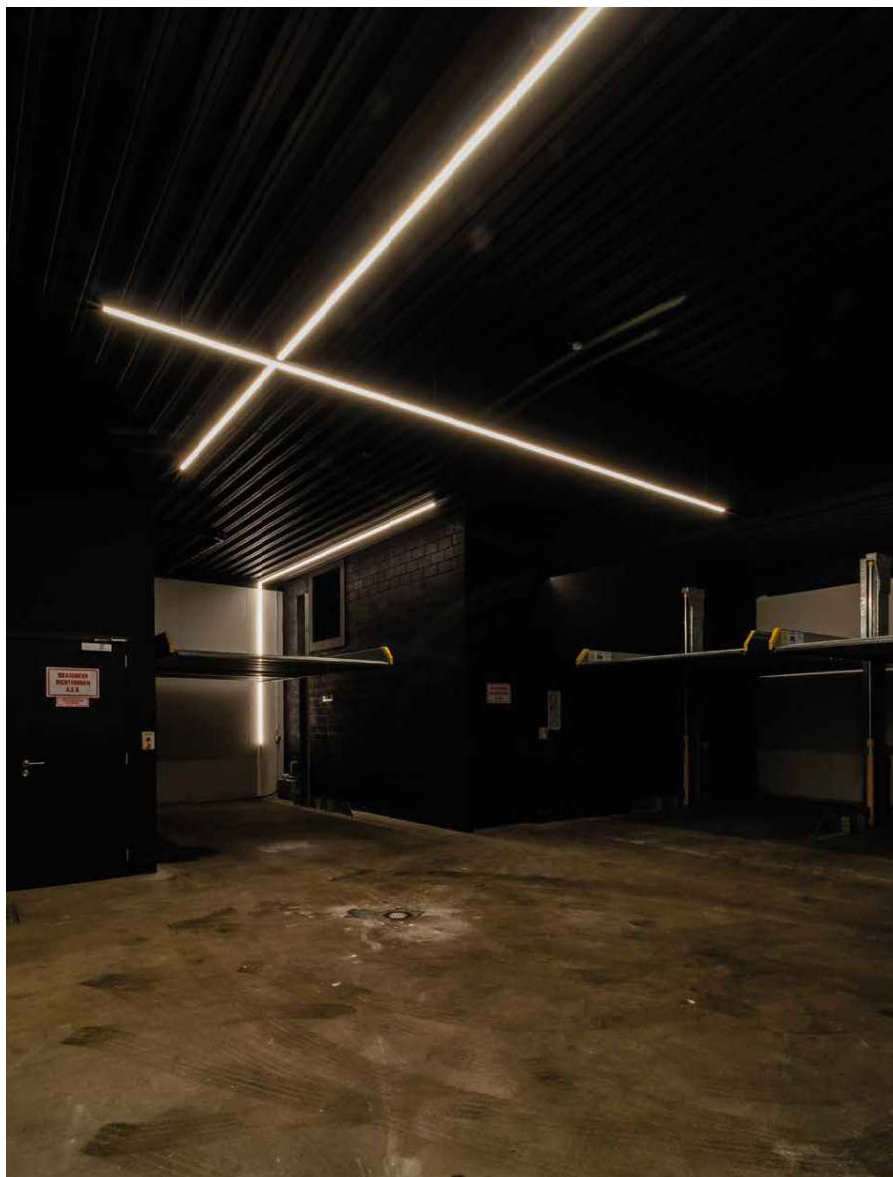

Korpoort Ghent

Suspension Single

finish	2,25m	4 m	6 m
	952041	952021	952051
	952040	952020	952050
	952042	952022	952052

1 suspension/ 1,5 m profil
min. 2 suspensions

Connection Set Square

finish	2 P		
	2,25 m	4 m	6 m
	691050	691150	691250
	691039	691139	691239

Connection Set Round

finish	2 P		
	2,25 m	4 m	6 m
	691049	691149	691249
	691038	691138	691238

Connection Set Kosmos (recessed)

finish	2P		
	2,25 m	4m	6 m
	691048	691148	691248
	691037	691137	691237

56 mm
Installation depth 60 mm

1 Can be used as access point for converter

1 Can be used as access point for converter