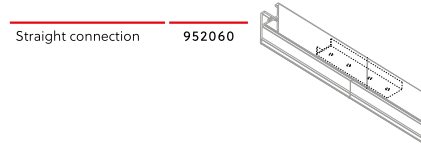

Profile/m

finish	
	952047
	952012
	952026

Straight Connection

Endcap

finish	
	952247
	952212
	952226

Corner

Corner 90°	952070
Corner 135°	952080
Corner on request	952090

Diffuser/m