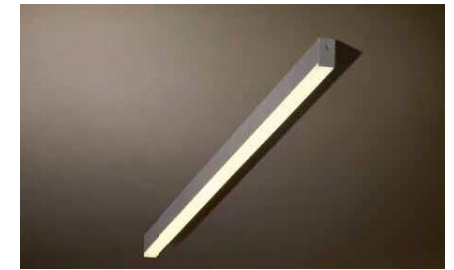

Polycarbonate Diffuser	952006
------------------------	--------

Mounting springs for surface installation

Spring	952905
--------	--------

2 mounting springs per m

Section view

Fixation on ceiling or wall

Module Ledline/m