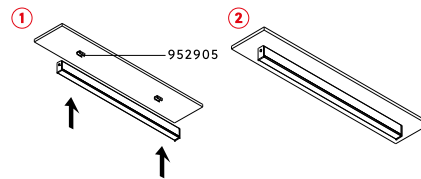

Mounting springs for surface installation

Spring	952905

2 mounting springs per m

Section view

Fixation on ceiling or wall

Module Ledline/m

24V DC

polycarbonate diffuser included

	2700K			3000K			4000K		
	medium power	high power	very high power	medium power	high power	very high power	medium power	high power	very high power
REFERENCE	952211	952251	952311	952221	952261	952321	952231	952271	952331
power	9,6W/m	14,4W/m	19,2W/m	9,6W/m	14,4W/m	19,2W/m	9,6W/m	14,4W/m	19,2W/m
lumen output	672 lm/m	1010 lm/m	2208lm/m	710 lm/m	1060 lm/m	2208lm/m	740 lm/m	1100 lm/m	2323lm/m
CRI	92	92	92	92	92	92	92	92	92
max. length 1 powerfeed	5 metres	5 metres	5 metres	5 metres	5 metres	5 metres	5 metres	5 metres	5 metres
min. cutting length	50 mm	33,33 mm	33,33 mm	50 mm	33,33 mm	33,33 mm	50 mm	33,33 mm	33,33 mm

Converter matrix, see back flap