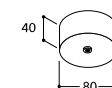

24V DC

polycarbonate diffuser included

	2700K			3000K			4000K		
	medium power	high power	very high power	medium power	high power	very high power	medium power	high power	very high power
REFERENCE	952211	952251	952311	952221	952261	952321	952231	952271	952331
power	9,6W/m	14,4W/m	19,2W/m	9,6W/m	14,4W/m	19,2W/m	9,6W/m	14,4W/m	19,2W/m
lumen output	672 lm/m	1010 lm/m	2208lm/m	710 lm/m	1060 lm/m	2208lm/m	740 lm/m	1100 lm/m	2323lm/m
CRI	92	92	92	92	92	92	92	92	92
max. length 1 powerfeed	5 metres	5 metres	5 metres	5 metres	5 metres	5 metres	5 metres	5 metres	5 metres
min. cutting length	50 mm	33,33 mm	33,33 mm	50 mm	33,33 mm	33,33 mm	50 mm	33,33 mm	33,33 mm

Converter matrix, see back flap

Korpoort Ghent

Suspension Single

finish	2,25m	4 m	6 m
	952041	952021	952051
	952040	952020	952050
	952042	952022	952052

1 suspension/ 1,5 m profil
min. 2 suspensions

Connection Set Square

finish	2 P		
	2,25 m	4 m	6 m
	691050	691150	691250
	691039	691139	691239

Connection Set Round

finish	2 P		
	2,25 m	4 m	6 m
	691049	691149	691249
	691038	691138	691238

Connection Set Kosmos (recessed)

finish	2P		
	2,25 m	4m	6 m
	691048	691148	691248
	691037	691137	691237