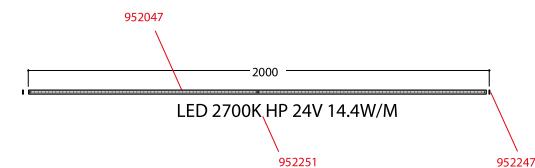

Drawing

TOP VIEW