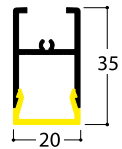

Mounting springs for surface installation

Spring	952905

2 mounting springs per m

Section view