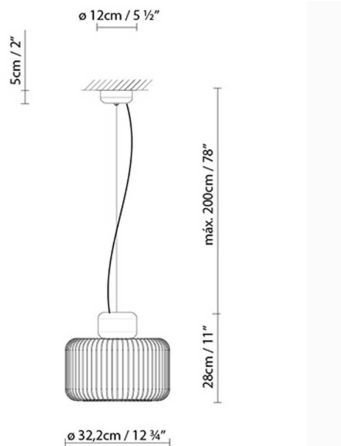

KESHI S

By David Abad

Description:

Suspension lamp crafted in sanded black Markina marble and metallic bar shade, finished in matte black. Available in two sizes. LED light source. Dimmer.

KESHI S30

KESHI S50

● Black (matte)

CODE	LAMP	LIGHT SOURCE	DIM	BULB	kg	LED
732351	KESHI S30	LED 9W 1100lm 500mA 2700K CRI≥90 110-230V	PUSH/1-10V	A++	6,75	A+
732350	KESHI S50	LED 23,5W 3115lm 700mA 2700K CRI≥90 110-230V	PUSH/1-10V	A++	21,7	A+