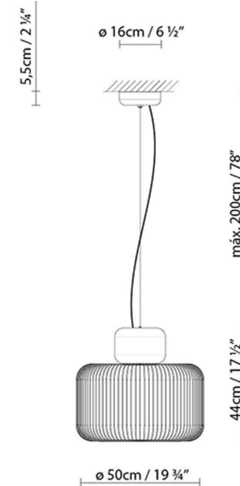

KESHI S

By David Abad

Description:

Suspension lamp crafted in sanded black Markina marble and metallic bar shade, finished in matte black. Available in two sizes. LED light source. Dimmer.

KESHI S30

KESHI S50

● Black (matte)

CODE	LAMP	LIGHT SOURCE	DIM	BULB	kg	LED
732351	KESHI S30	LED 9W 1100lm 500mA 2700K CRI≥90 110-230V	PUSH/1-10V	A++	6,75	A+
732350	KESHI S50	LED 23,5W 3115lm 700mA 2700K CRI≥90 110-230V	PUSH/1-10V	A++	21,7	A+