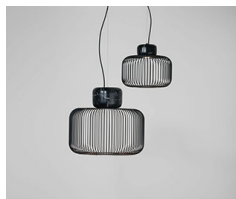

Collection:

Designer

Technical drawing

Instrucciones de montaje

3D

grupoblux.com