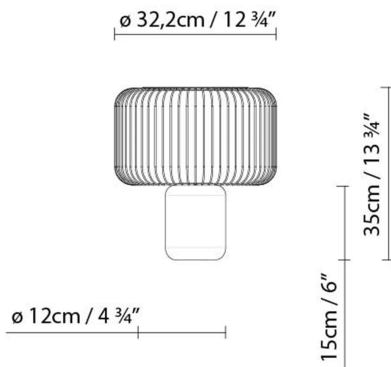

KESHI T

By David Abad

Description:

Table lamp crafted of sanded black Markina marble, and a metallic bar shade finished in matte black. Upper metallic reflector with mirror finish. Available in two sizes: LED light source. Dimmer.

KESHI T30

KESHI T50

● Black (matte)

CODE	LAMP	LIGHT SOURCE	DIM	BULB	BULB WEIGHT (kg)	LED EFFICIENCY
732051	KESHI T30	LED 12W 900lm 2700K CRI≥90 230V	DIM	A++	6,75	LED A+
732050	KESHI T50	LED 24W 1730lm 2700K CRI≥90 230V	DIM	A++	21,7	LED A+

IP20 ENEC CE DIM EAC KESHI T

KESHI S

Collection:

Designer

Technical drawing

Instrucciones de montaje

3D

grupoblux.com