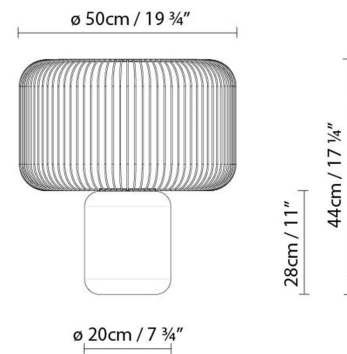

KESHI T50

● Black (matte)

CODE	LAMP	LIGHT SOURCE	DIM	BULB	BULB WEIGHT (kg)	LED EFFICIENCY
732051	KESHI T30	LED 12W 900lm 2700K CRI≥90 230V	DIM	A++	6,75	LED A+
732050	KESHI T50	LED 24W 1730lm 2700K CRI≥90 230V	DIM	A++	21,7	LED A+

IP20 ENEC CE DIM EAC KESHI T

KESHI S