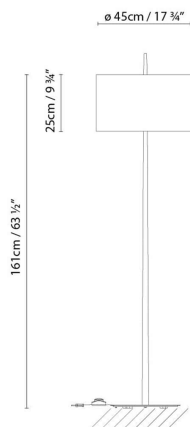

LOLA F

By David Abad

Description:

Floor lamp with a metal body and fabric shade. It comes in two finishes: black matte textured body with an opaque black shade and gold textile cable, or white matte textured body with an opaque white shade and a gold textile cable. In both versions, the inside of the shade is gold. Optional black or white cable.

LOLA F

Black
 Gold
 White

CODE	LAMP	LIGHT SOURCE	DIM	BULB	kg
702201	LOLA F BLACK/GOLD	LED 2 x 10W (E27)	A++		8,3
702202	LOLA F WHITE/GOLD	Fluo. 2 x max. 11W (E27)	A		8,3

Collection:

Designer

Technical drawing